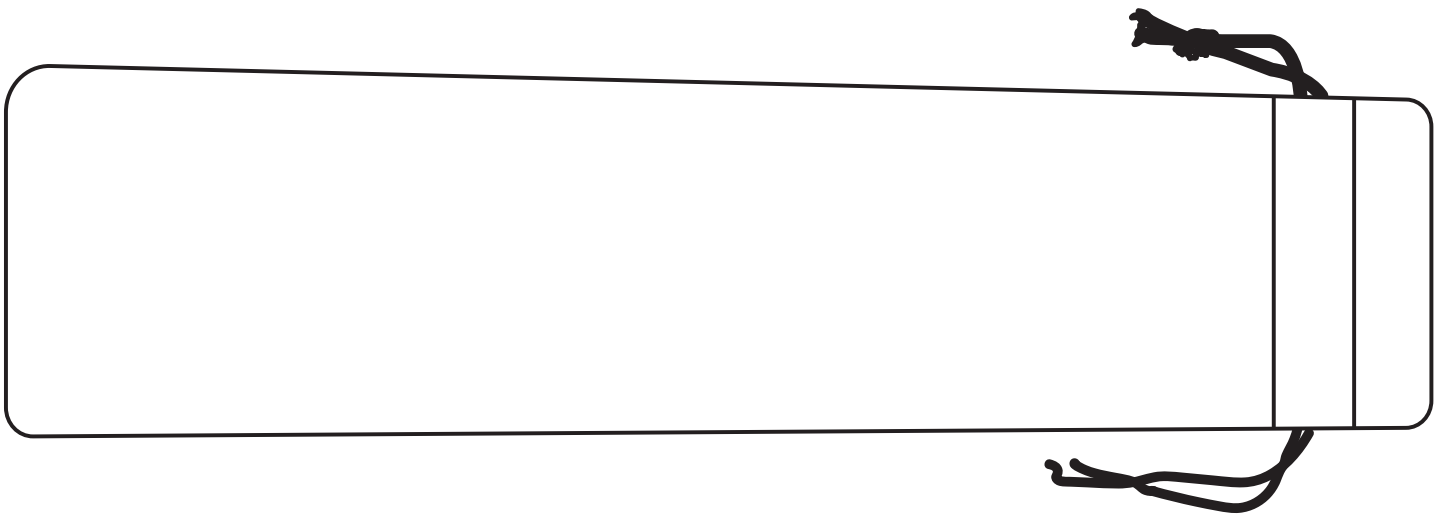

# Product Art Template

Product: **1626-60 - Reusable Stainless steel  
Straw Set with Brush**

Product Size: **65mm(w) x 270mm(h)**

Product Colour:

Decoration Size: **mm(w) x mm(h)**

Decoration Method:

Decoration Colour:

**Artwork  
Approval**

Art Version: V1

**Product Scale 70%**

---

**Notes:**

Please check that all the details are correct before providing your approval with confirmed art version

Where the decoration method uses digital printing techniques colours are produced using CMYK equivalent.