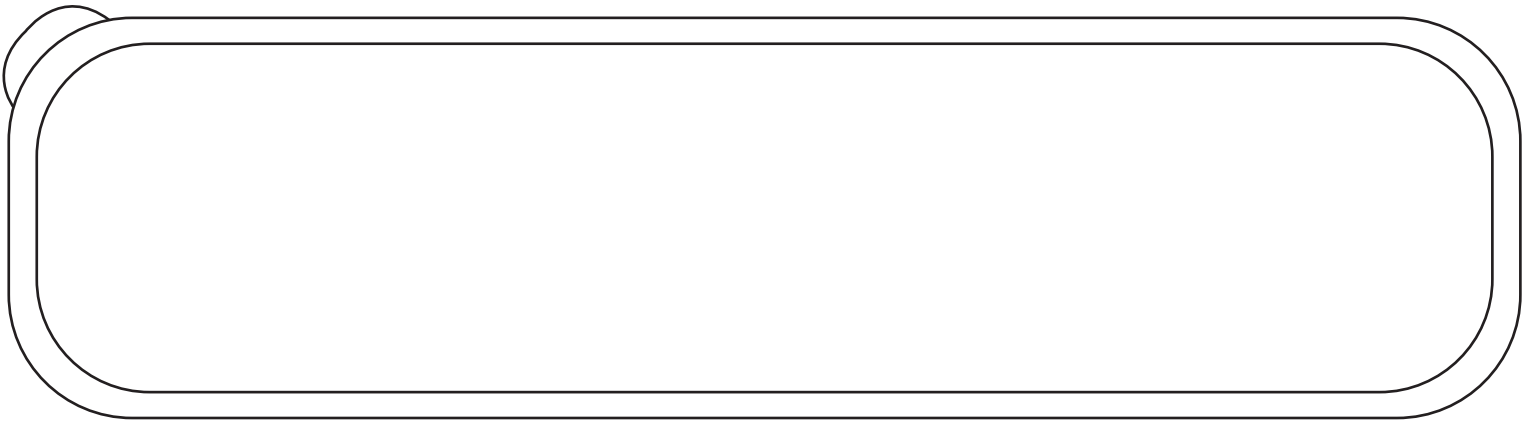

Product Art Template

Product: **1033-94**

Bamboo Fiber Cutlery Set

Product Size: **23mm(w) x 199mm(h) x 57mm(d)**

Product Colour:

Decoration Size: **mm(w) x mm(h)**

Decoration Method:

Decoration Colour:

**Artwork
Approval**

Art Version: V1

Product Scale 100%

Notes:

Please check that all the details are correct before providing your approval with confirmed art version

Where the decoration method uses digital printing techniques colours are produced using CMYK equivalent.