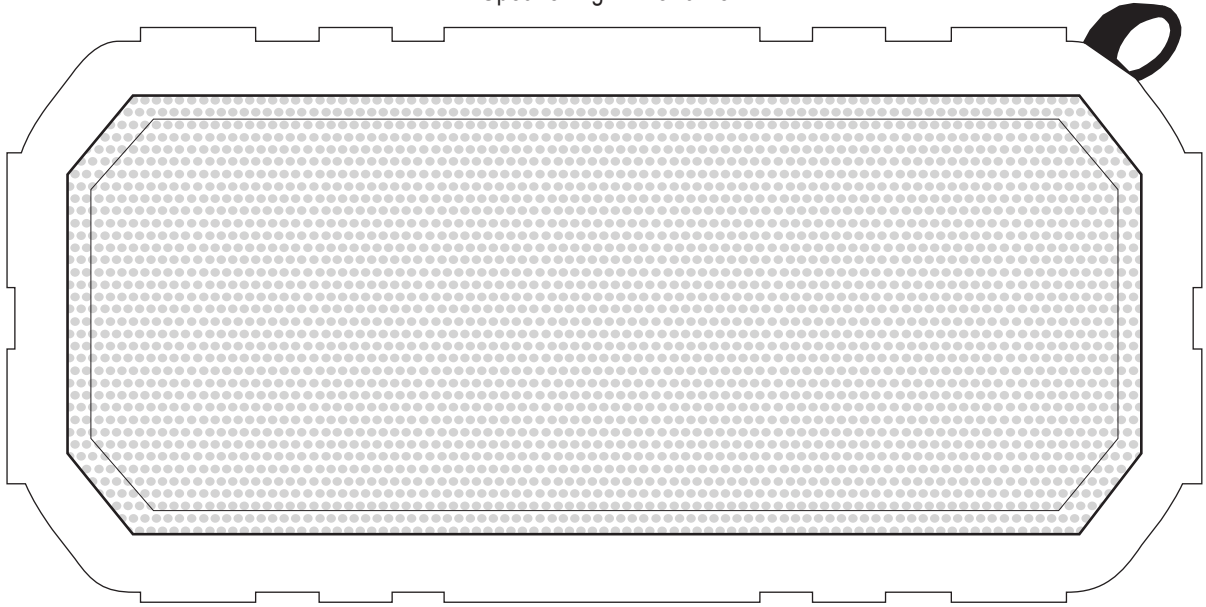

Product Art Template

Product: **7779 - Brick Outdoor Waterproof Bluetooth Speaker**

Product Size: **158mm(w) x 76mm(h) x 43mm(d)**

Product Colour:

Decoration Size: **mm(w) x mm(h)**

Decoration Method:

Decoration Colour:

Artwork Approval

Art Version: V1

Product Scale 100%

Speaker - grill **front** view

Speaker - grill **back** view

**PLEASE NOTE THAT FINE DETAILS WILL BE LOST
DUE TO HOLES IN THE GRILL**

Notes:

Please check that all the details are correct before providing your approval with confirmed art version