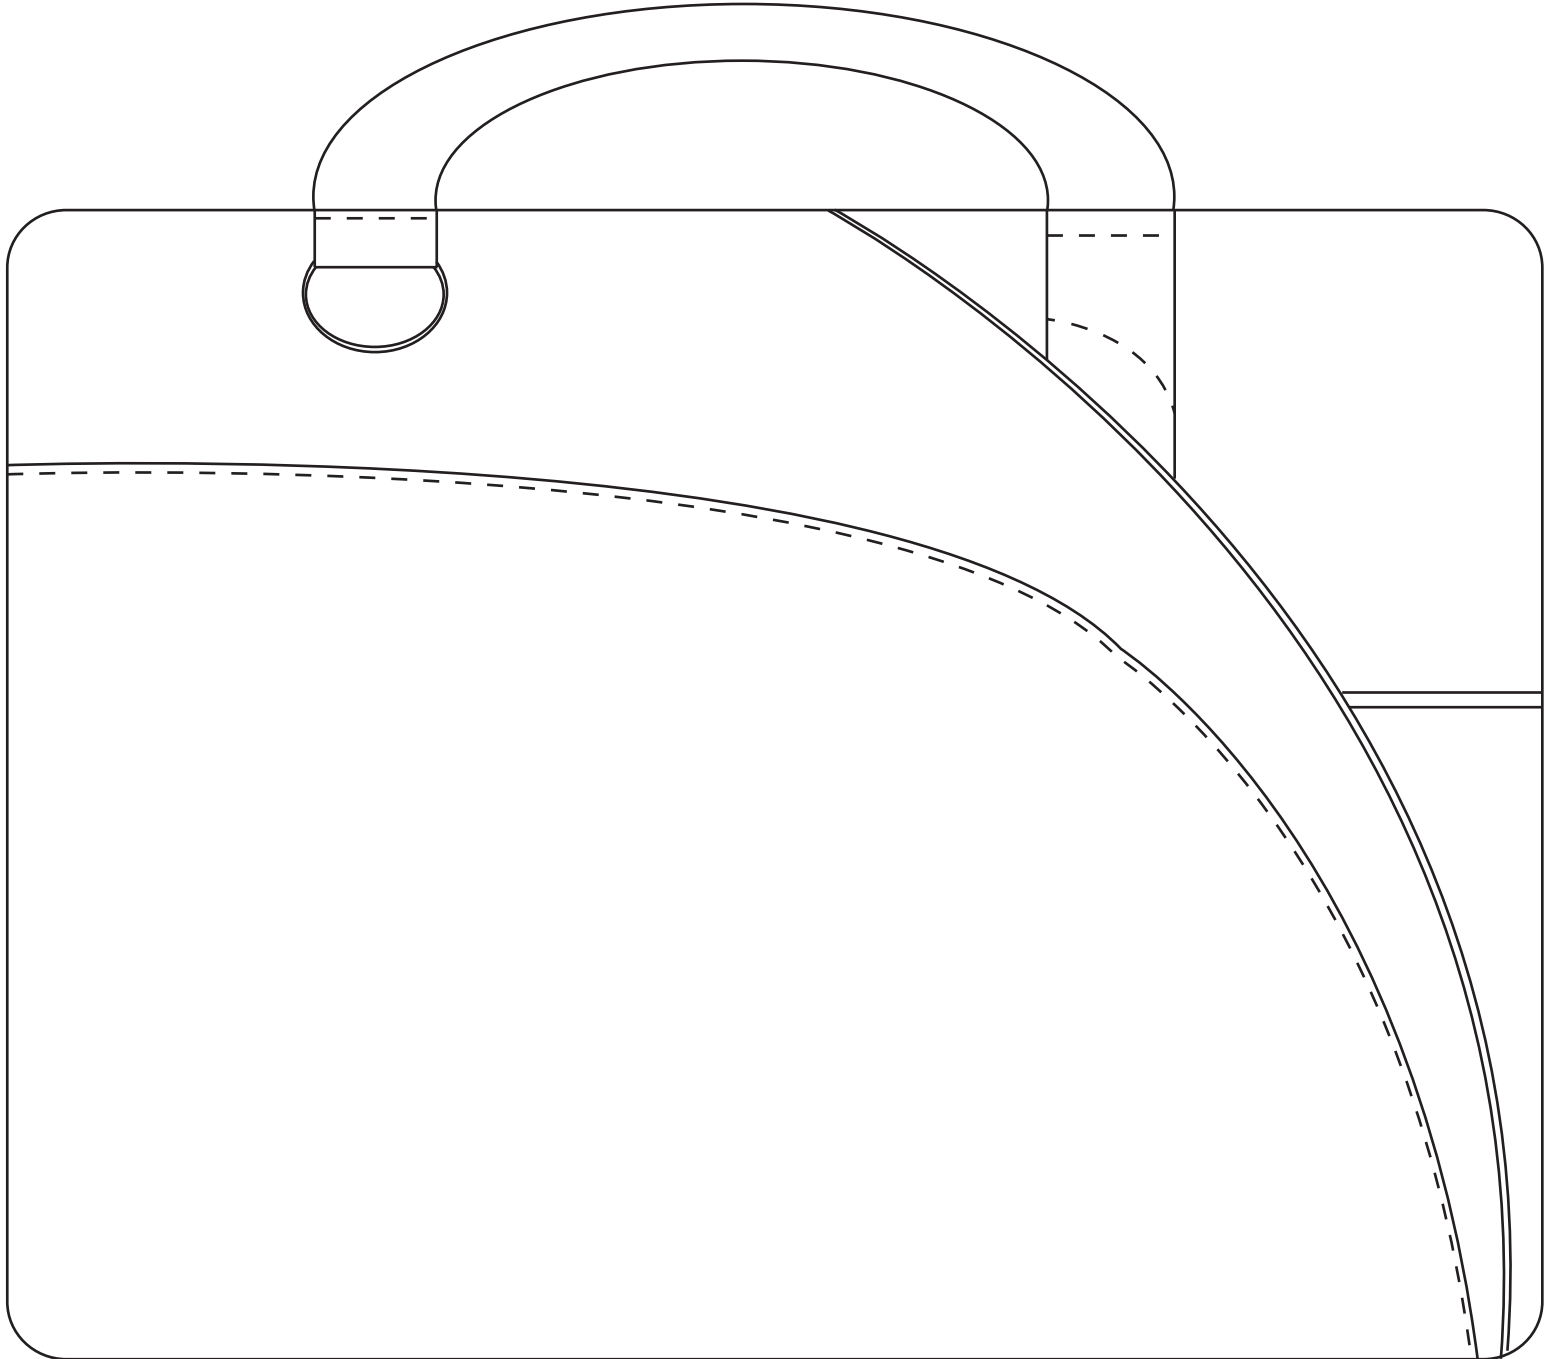

# Product Art Template

Product: **5154 - Double Curve Conference Bag**  
Product Size: **406mm(w) x 304mm(h) x 82mm(d)**  
Product Colour:  
Decoration Size: **mm(w) x mm(h)**  
Decoration Method:  
Decoration Colour:

**Artwork  
Approval**

Art Version: V1

**Product Scale 50%**

**Notes:**

Please check that all the details are correct before providing your approval with confirmed art version  
Where the decoration method uses digital printing techniques colours are produced using CMYK equivalent.