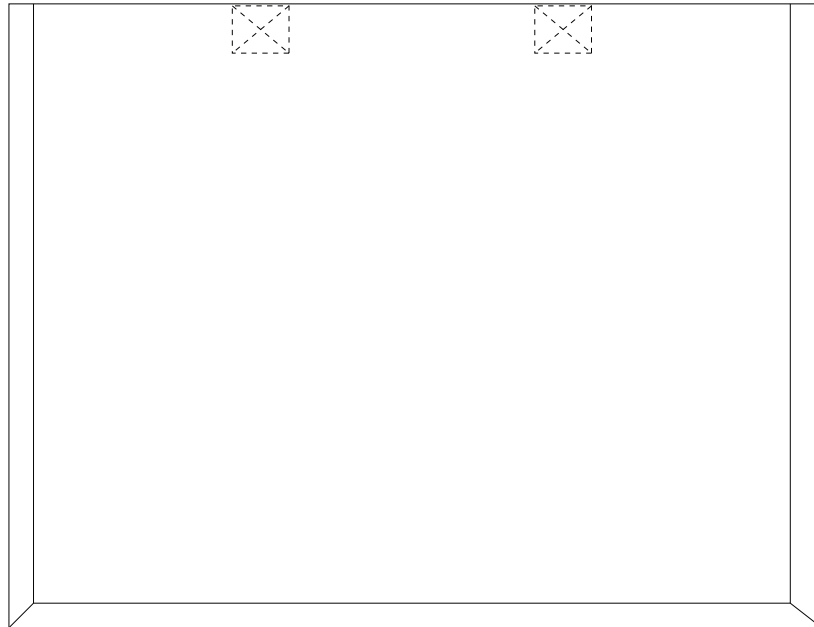

Product Art Template

Product: **5049 - Functional Tote Bag**
Product Size: **420mm(w) x 330mm(h) x 190mm(d)**
Product Colour:
Decoration Size: **mm(w) x mm(h)**
Decoration Method:
Decoration Colour:

**Artwork
Approval**

Art Version: V1

Product Scale 25%

Notes:

Please check that all the details are correct before providing your approval with confirmed art version
Where the decoration method uses digital printing techniques colours are produced using CMYK equivalent.