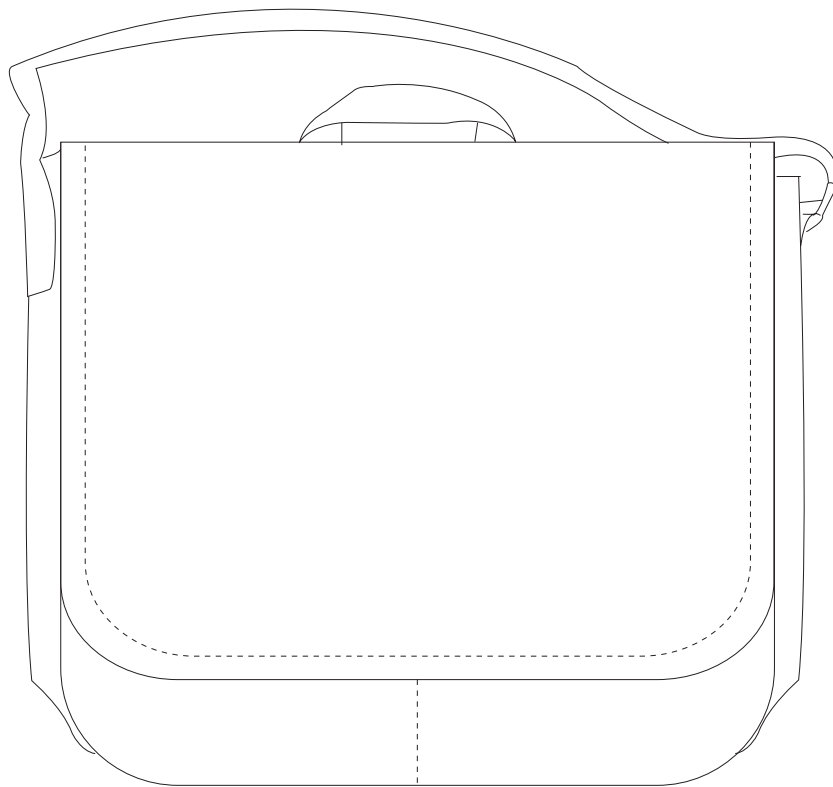

# Product Art Template

Product: **5041 - Canvas Shoulder Bag**  
Product Size: **365mm(w) x 310mm(h) x 70mm(d)**  
Product Colour:  
Decoration Size: **mm(w) x mm(h)**  
Decoration Method:  
Decoration Colour:

**Artwork  
Approval**

Art Version: V1

**Product Scale 25%**

---