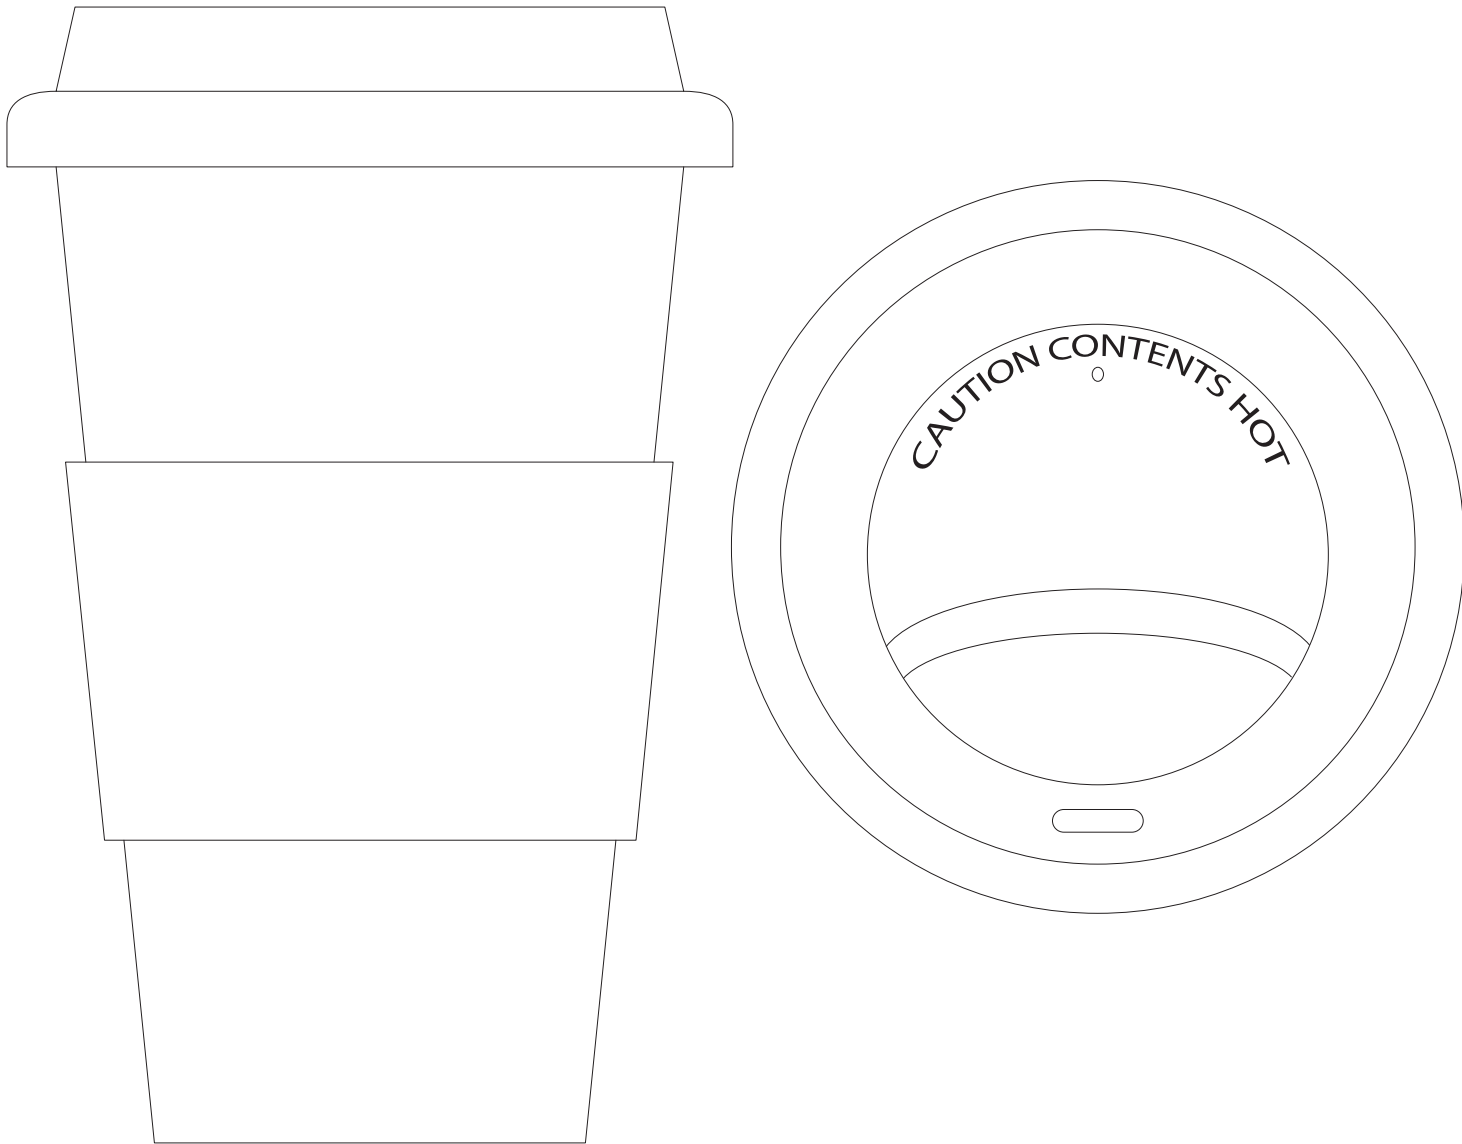

Product Art Template

Product: **4027 - Ceramic Coffee Mug**
Product Size: **150mm(h) x 95mm Ø**
Product Colour:
Decoration Size: **mm(w) x mm(h)**
Decoration Method:
Decoration Colour:

**Artwork
Approval**

Art Version: V1

Product Scale 100%

Notes:

Please check that all the details are correct before providing your approval with confirmed art version
Where the decoration method uses digital printing techniques colours are produced using CMYK equivalent.