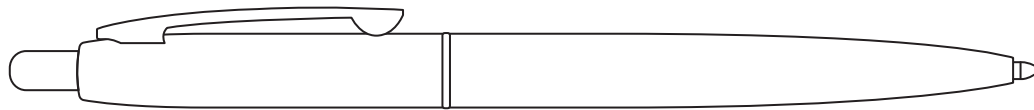

Product Art Template

Product: **1066 - Recycled Stainless Steel
Ballpoint Pen**

Product Size: **12mm(w) x 140mm(h)**

Product Colour:

Decoration Size: **mm(w) x mm(h)**

Decoration Method:

Decoration Colour:

**Artwork
Approval**

Art Version: V1

Product Scale 100%

Notes:

Please check that all the details are correct before providing your approval with confirmed art version
Where the decoration method uses digital printing techniques colours are produced using CMYK equivalent.