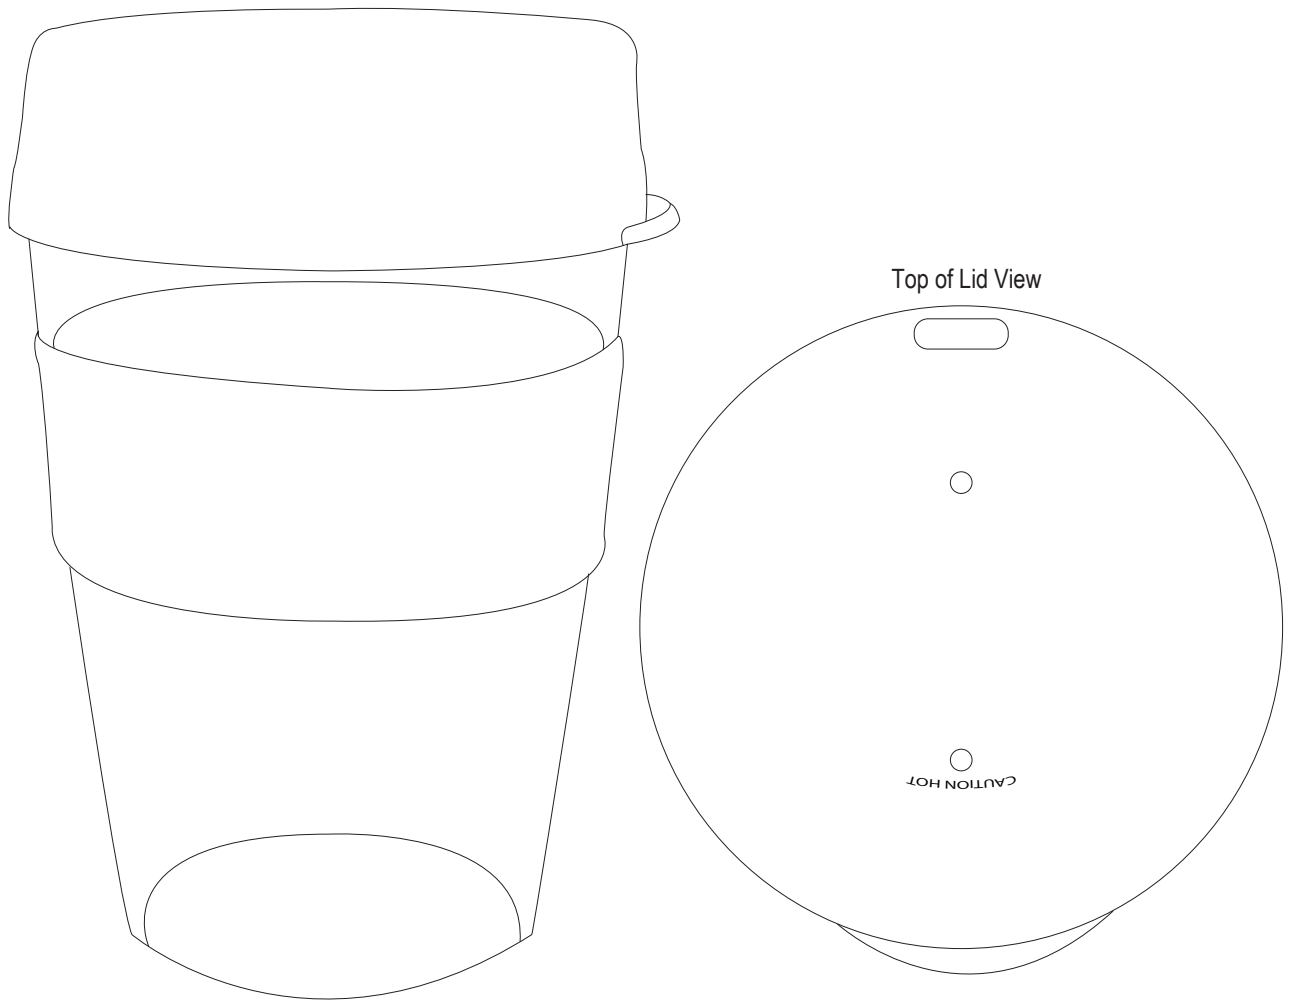

# Product Art Template

Product: **CC1001 - Tritan Carry Cup with Lid and Band**

Product Size: **130mm(h) x 80mm(w)**

Product Colour:

Decoration Size: **mm(w) x mm(h)**

Decoration Method:

Decoration Colour:

**Artwork Approval**

Art Version: V1

**Product Scale 100%**