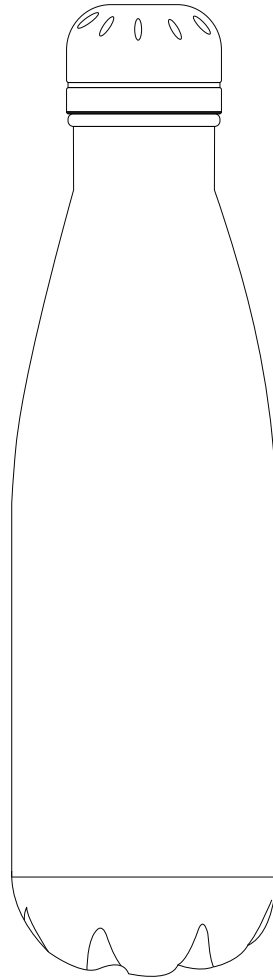

Product Art Template

Product: **4100 - Silo Single Wall Stainless
Steel Bottle**

Product Size: **257mm(h) x 70mm Ø**

Product Colour:

Decoration Size: **mm(w) x mm(h)**

Decoration Method:

Decoration Colour:

**Artwork
Approval**

Art Version: V1

Product Scale 50%

Notes:

Please check that all the details are correct before providing your approval with confirmed art version

Where the decoration method uses digital printing techniques colours are produced using CMYK equivalent.