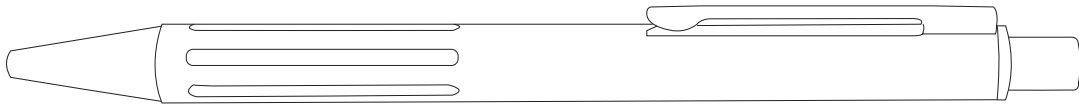

Product Art Template

Product: **6012 - Danley Ballpoint Pen**
Product Size: **140mm(h) x 10mm Ø**
Product Colour:
Decoration Size: **mm(w) x mm(h)**
Decoration Method:
Decoration Colour:

**Artwork
Approval**

Art Version: V1

Product Scale 100%

Notes:

Please check that all the details are correct before providing your approval with confirmed art version
Where the decoration method uses digital printing techniques colours are produced using CMYK equivalent.