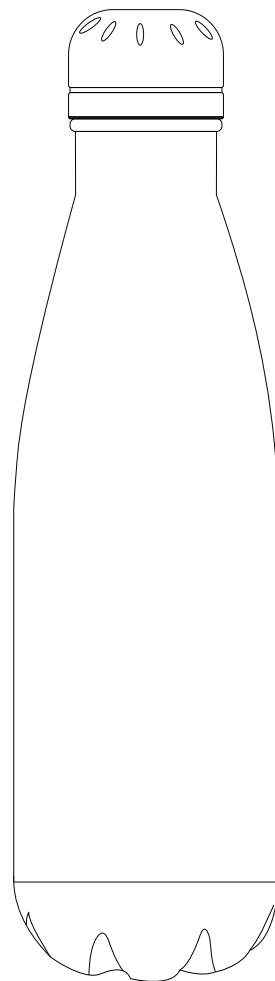

# Product Art Template

Product: **4100 - Silo Single Wall Stainless  
Steel Bottle**

Product Size: **257mm(h) x 70mm Ø**

Product Colour:

Decoration Size: **mm(w) x mm(h)**

Decoration Method:

Decoration Colour:

**Artwork  
Approval**

Art Version: V1

**Product Scale 50%**

---

**Notes:**

Please check that all the details are correct before providing your approval with confirmed art version

Where the decoration method uses digital printing techniques colours are produced using CMYK equivalent.