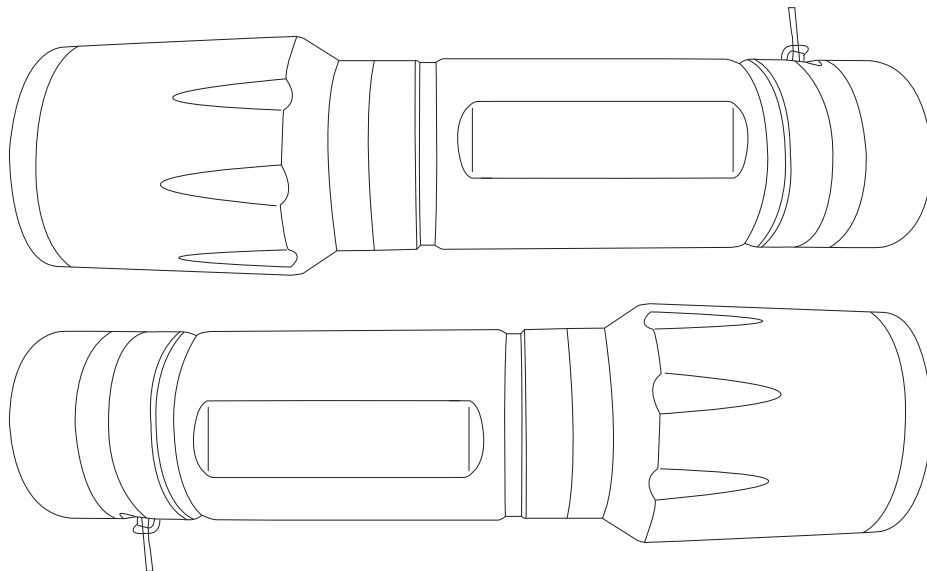

# Product Art Template

Product: **TK1021 - Trekk™ Bottle Opener Torch**  
Product Size: **120mm(h) x 31mm(w)**  
Product Colour:  
Decoration Size: **mm(w) x mm(h)**  
Decoration Method:  
Decoration Colour:

**Artwork  
Approval**

Art Version: V1

**Product Scale 100%**