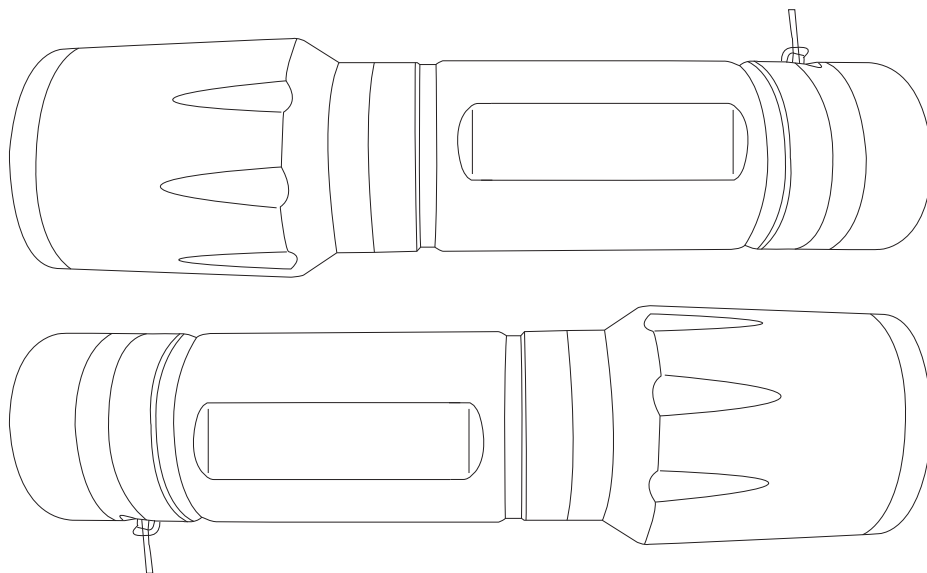

# Product Art Template

Product: **TK1021 - Trekk™ Bottle Opener Torch**  
Product Size: **120mm(h) x 31mm(w)**  
Product Colour:  
Decoration Size: **mm(w) x mm(h)**  
Decoration Method:  
Decoration Colour:

**Artwork  
Approval**

Art Version: V1

**Product Scale 100%**

---

**Notes:**

Please check that all the details are correct before providing your approval with confirmed art version  
Where the decoration method uses digital printing techniques colours are produced using CMYK equivalent.