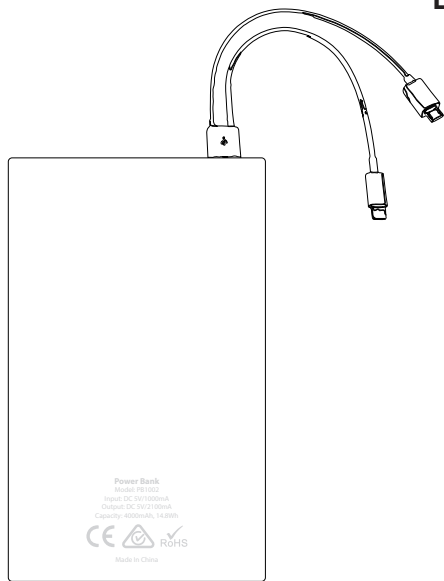

Product Art Template

Product: **PB1002 - 4000 mAh Powerbank**
Product Size: **112mm(w) x 68mm(h) x 9mm(d)**
Product Colour:
Decoration Size: **mm(w) x mm(h)**
Decoration Method:
Decoration Colour:

Artwork Approval

Art Version: V1

Product Scale 50%

Back View