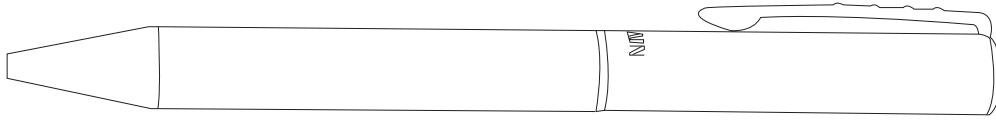

# Product Art Template

Product: **SC1003 - Scriptura Ballpoint Pen**  
Product Size: **135mm(h) x 11mm Ø**  
Product Colour:  
Decoration Size: **mm(w) x mm(h)**  
Decoration Method:  
Decoration Colour:

**Artwork  
Approval**

Art Version: V1

**Product Scale 100%**

---