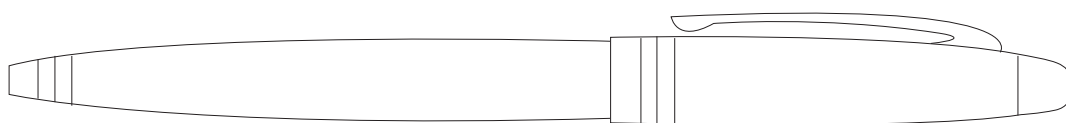

Product Art Template

Product: **701 - Le Mans Ballpoint Pen**
Product Size: **145mm(h) x 13mm Ø**
Product Colour:
Decoration Size: **mm(w) x mm(h)**
Decoration Method:
Decoration Colour:

**Artwork
Approval**

Art Version: V1

Product Scale 100%

Right Hand

Left Hand

Notes:

Please check that all the details are correct before providing your approval with confirmed art version
Where the decoration method uses digital printing techniques colours are produced using CMYK equivalent.