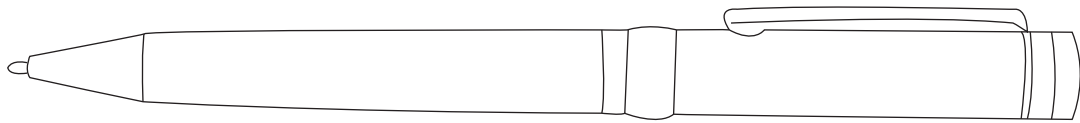

Product Art Template

Product: **6015 - Nautilus Ballpoint Pen**
Product Size: **139mm(h)**
Product Colour:
Decoration Size: **mm(w) x mm(h)**
Decoration Method:
Decoration Colour:

**Artwork
Approval**

Art Version: V1

Product Scale 100%

Notes:

Please check that all the details are correct before providing your approval with confirmed art version
Where the decoration method uses digital printing techniques colours are produced using CMYK equivalent.