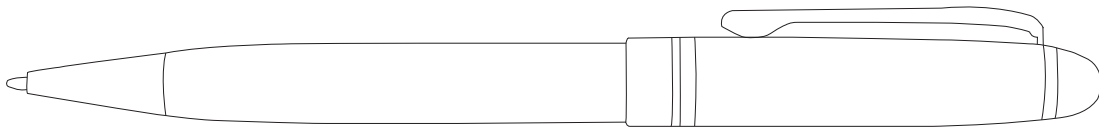

# Product Art Template

Product: **6002 - Bristol Twist Ballpoint Pen**  
Product Size: **141mm(h) x 15.5mmØ**  
Product Colour:  
Decoration Size: **mm(w) x mm(h)**  
Decoration Method:  
Decoration Colour:

**Artwork  
Approval**

Art Version: V1

**Product Scale 100%**

---