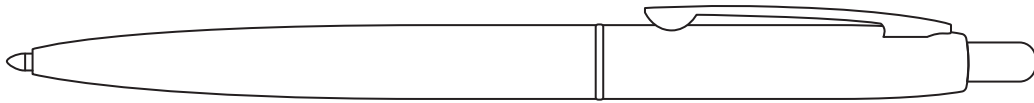

Product Art Template

Product: **1066 - Recycled Stainless Steel
Ballpoint Pen**

Product Size: **12mm(w) x 140mm(h)**

Product Colour:

Decoration Size: **mm(w) x mm(h)**

Decoration Method:

Decoration Colour:

**Artwork
Approval**

Art Version: V1

Product Scale 100%

Notes:

Please check that all the details are correct before providing your approval with confirmed art version
Where the decoration method uses digital printing techniques colours are produced using CMYK equivalent.