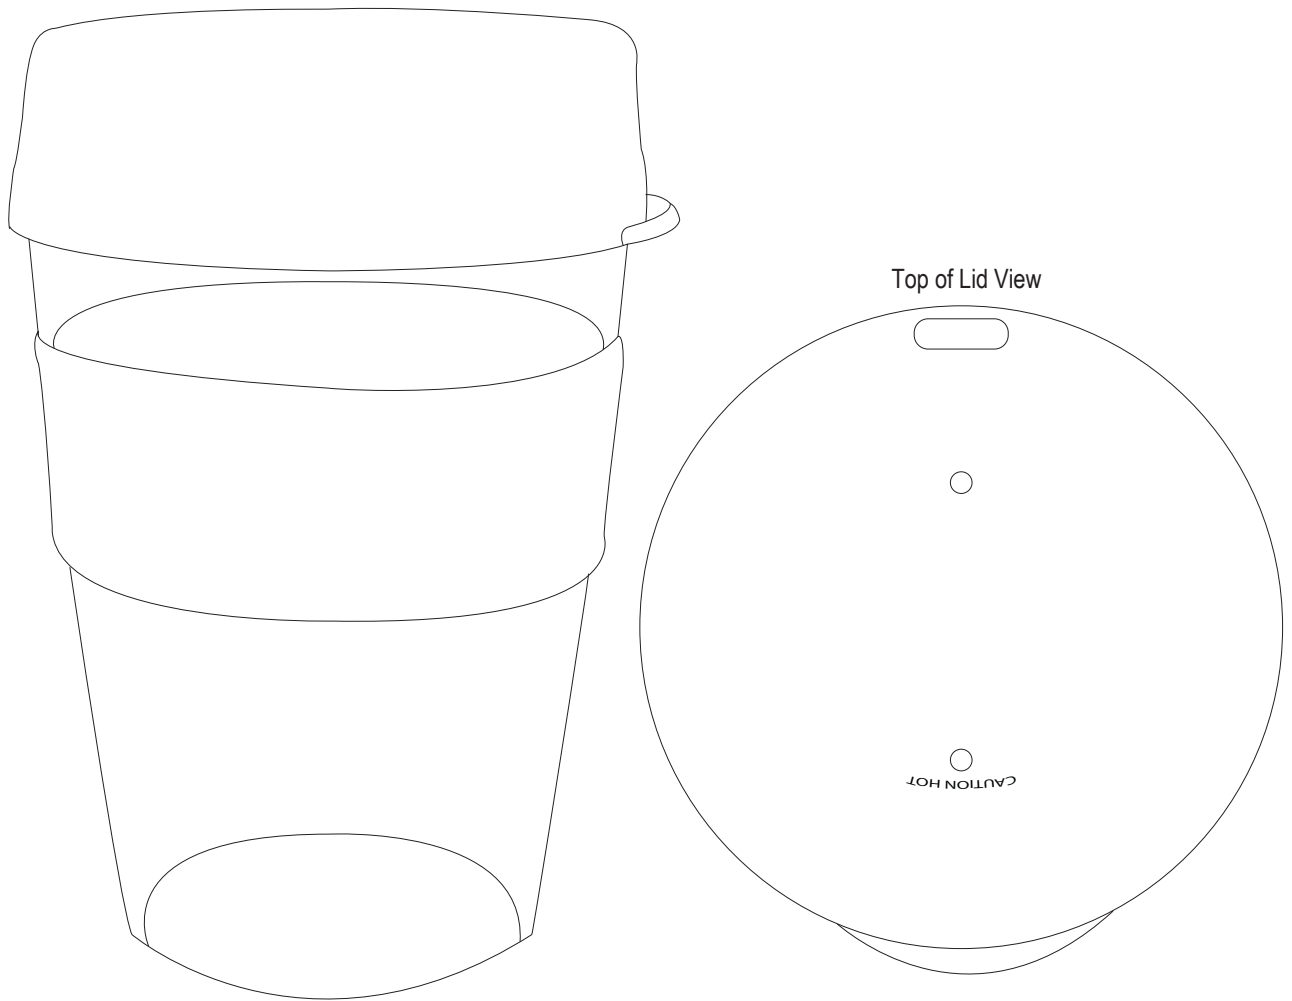

# Product Art Template

Product: **CC1001 - Tritan Carry Cup with Lid and Band**

Product Size: **130mm(h) x 80mm(w)**

Product Colour:

Decoration Size: **mm(w) x mm(h)**

Decoration Method:

Decoration Colour:

**Artwork Approval**

Art Version: V1

**Product Scale 100%**