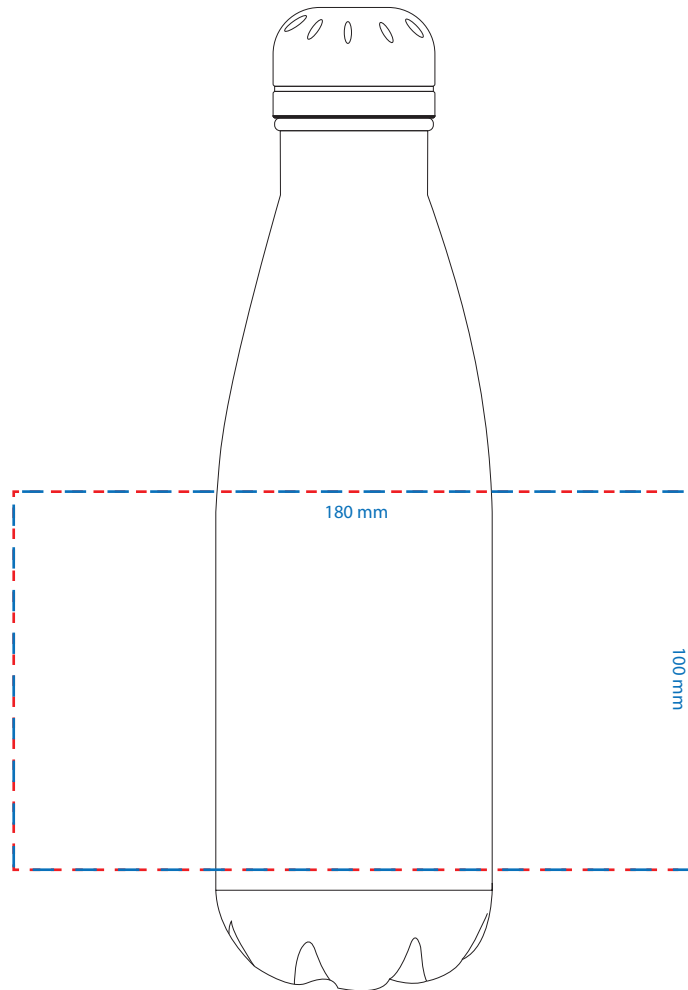

Product: **4070 - Copper Vacuum Insulated Bottle 500ml**
Product Size: **74mm(dia) x 260mm(h)**
Product Colour:
Decoration Size: **mm(w) x mm(h)**
Decoration Method: **Rotary Print**
Decoration Colour:

Artwork Approval

Art Version: V1

**Rotary Print
Product Scale 50%**

Red line represents MDA (MAX DEC AREA)
Blue line represents art deck size for Rotary Print

Notes:

Please check that all the details are correct before providing your approval with confirmed art version
Where the decoration method uses digital printing techniques colours are produced using CMYK equivalent.