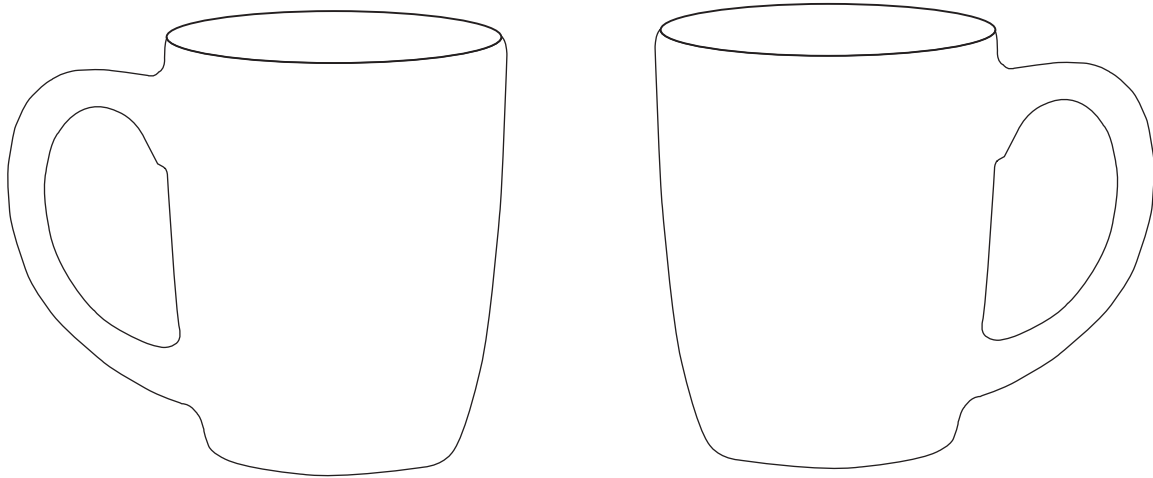

Product Art Template

Product: **4054 - Constellation Ceramic Mug**
Product Size: **108mm(h) x 89mm Ø**
Product Colour: **-**
Decoration Size: **mm(w) x mm(h)**
Decoration Method: **-**
Decoration Colour: **-**

Artwork Approval

Art Version: V1

Product Scale 50%

Notes:

Please check that all the details are correct before providing your approval with confirmed art version
Where the decoration method uses digital printing techniques colours are produced using CMYK equivalent.