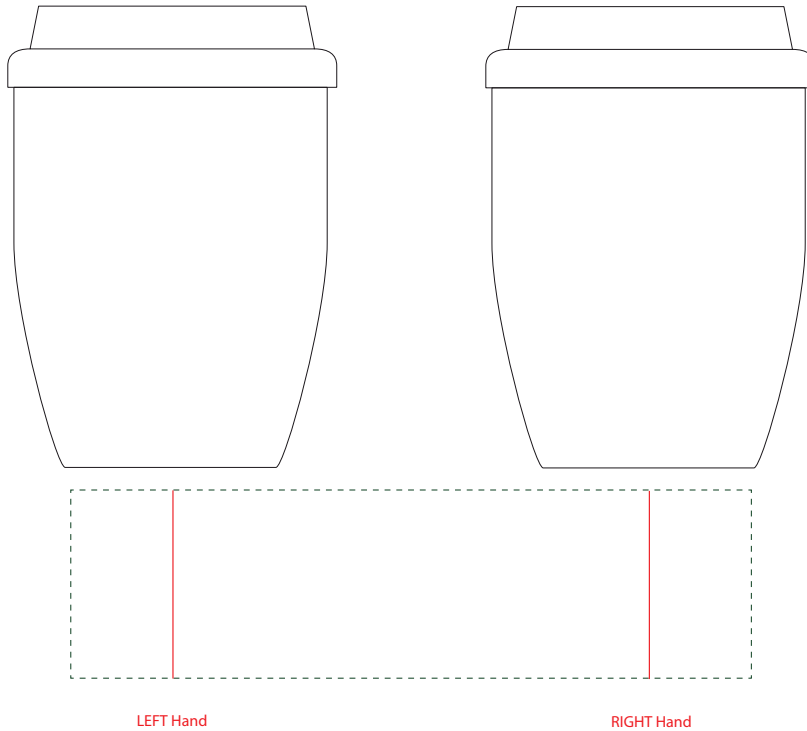

# Product Art Template

Product: **4030 - Ceramic Mug with Silicone Lid**  
Product Size: **122mm(h) x 87mm Ø**  
Product Colour:  
Decoration Size: **mm(w) x mm(h)**  
Decoration Method:  
Decoration Colour:

**Artwork Approval**

Art Version: V1

**Product Scale 50%**