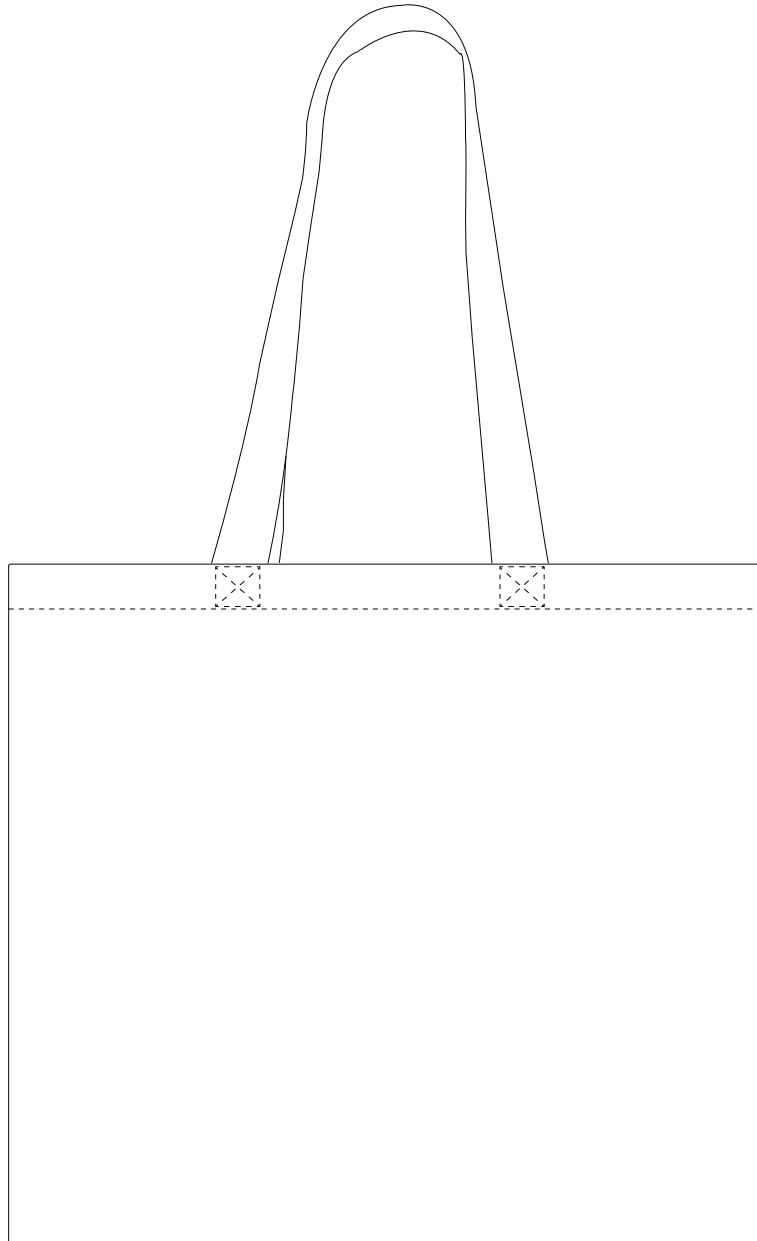

# Product Art Template

Product: **5177 - Natural Cotton Shopper Tote**  
Product Size: **400mm x 360mm**  
Product Colour:  
Decoration Size: **mm(w) x mm(h)**  
Decoration Method:  
Decoration Colour:

**Artwork  
Approval**

Art Version: V1

**Product Scale 25%**

---

**Notes:**

Please check that all the details are correct before providing your approval with confirmed art version  
Where the decoration method uses digital printing techniques colours are produced using CMYK equivalent.