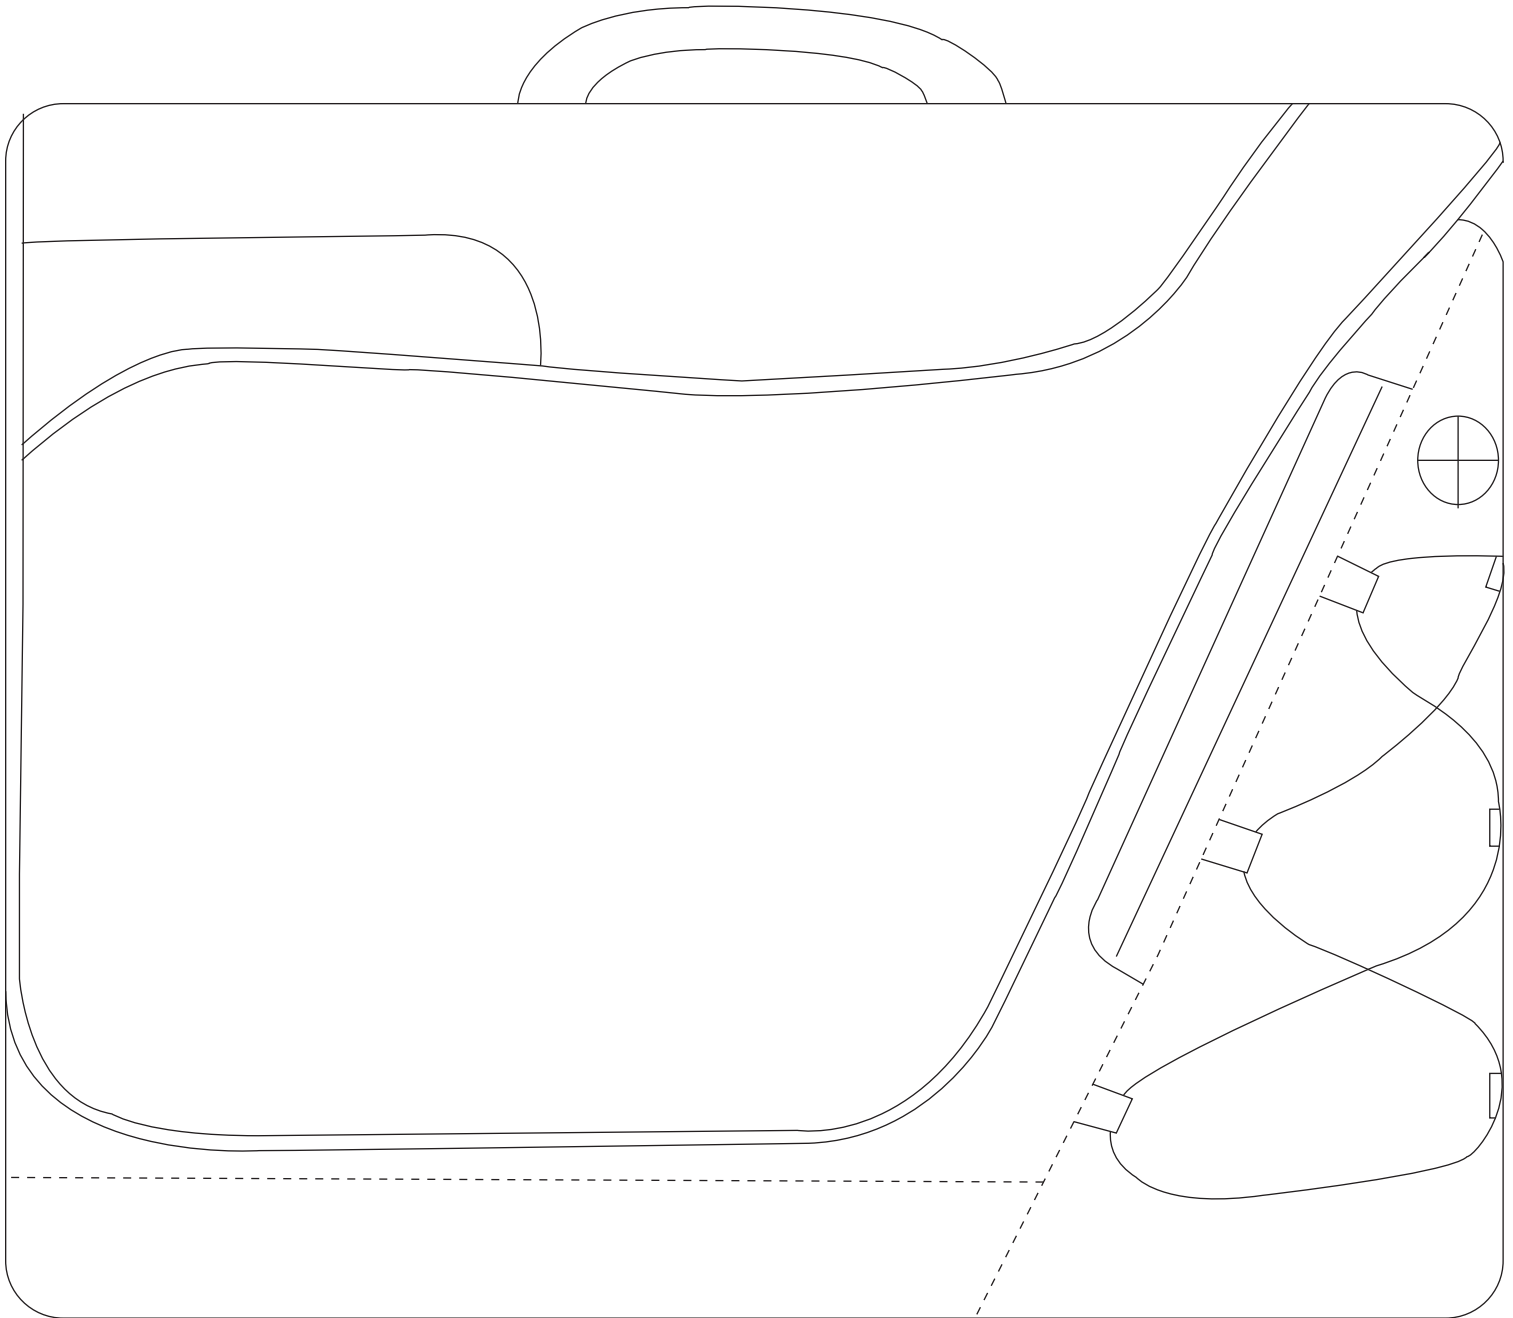

# Product Art Template

Product: **5150 - Summit Checkpoint-Friendly  
Compu-Case**

Product Size: **394mm(w) x 305mm(h) x 102mm(d)**

Product Colour:

Decoration Size: **mm(w) x mm(h)**

Decoration Method:

Decoration Colour:

**Artwork  
Approval**

Art Version: V1

**Product Scale 50%**