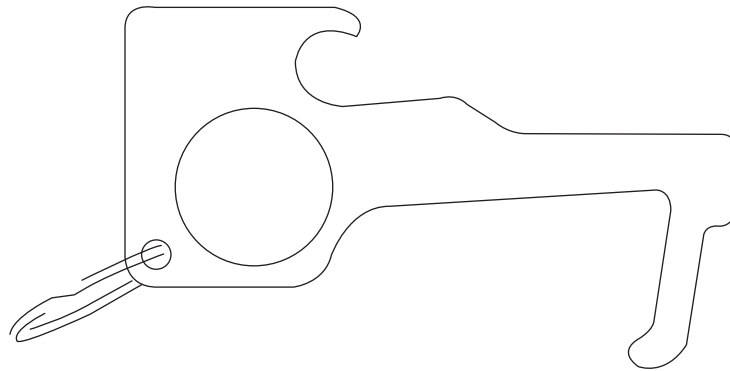

# Product Art Template

Product: **3351-09  
No Contact Keychain**

Product Size: **81mm(w) x 47mm(h) x 3mm(d)**

Product Colour:

Decoration Size: **mm(w) x mm(h)**

Decoration Method:

Decoration Colour:

**Artwork  
Approval**

Art Version: V1

**Product Scale 100%**

---