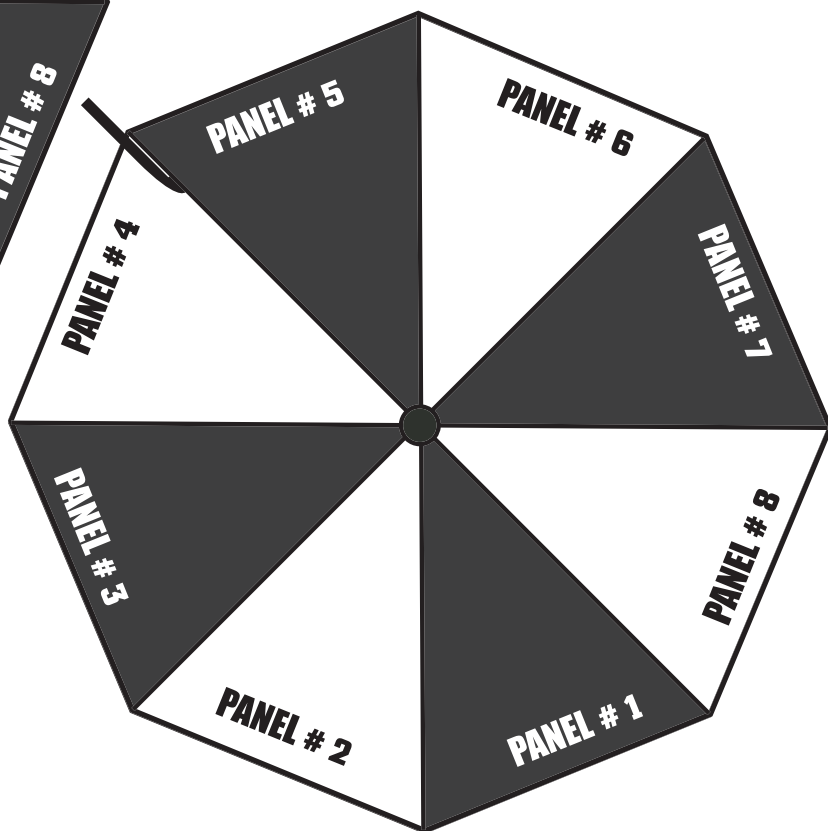

Product Art Template

Product: **SB1003 - Stromberg Folding Auto Umbrella**

Product Size: **Open: 550mm x 1100mm**

Product Colour:

Decoration Size: **mm(w) x mm(h)**

Decoration Method:

Decoration Colour:

Artwork Approval

Art Version: V1

Product Scale 10%

SOLID

Alternating Panels

Notes:

Please check that all the details are correct before providing your approval with confirmed art version

Where the decoration method uses digital printing techniques colours are produced using CMYK equivalent.