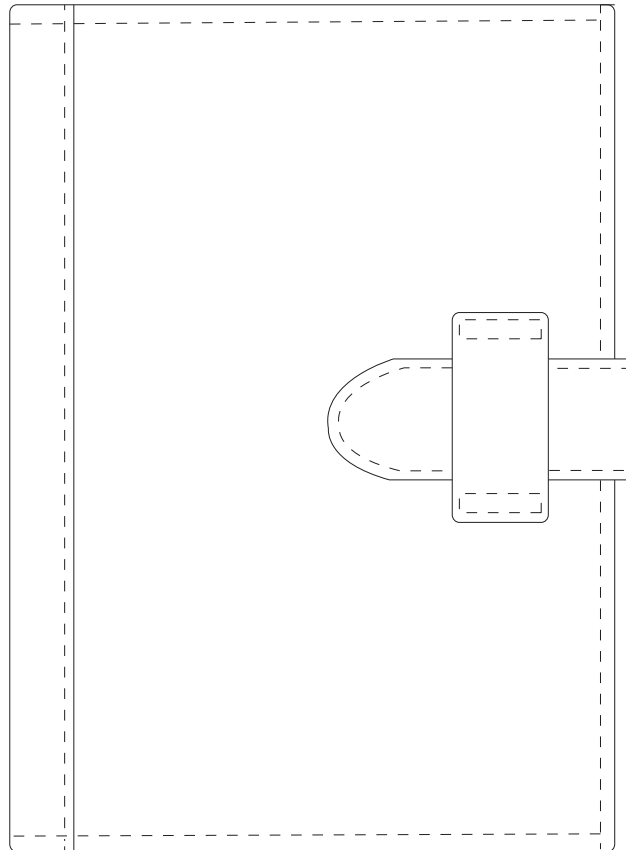

Product Art Template

Product: **JB1011 - A5 Journal Cover**
Product Size: **170mm(w) x 222mm(h)**
Product Colour: -
Decoration Size: **mm(w) x mm(h)**
Decoration Method: -
Decoration Colour: -

**Artwork
Approval**

Art Version: V1

Product Scale 50%

Notes:

Please check that all the details are correct before providing your approval with confirmed art version
Where the decoration method uses digital printing techniques colours are produced using CMYK equivalent.

**Digital Print
1 Colour Print
Product Scale 50%**

Blue line represents art dec size for digital print and 1 colour print
Branding can be moved anywhere within the red line

Notes:

Please check that all the details are correct before providing your approval with confirmed art version
Where the decoration method uses digital printing techniques colours are produced using CMYK equivalent.

Deboss
Product Scale 50%

Blue line represents possible art dec size

Notes:

Please check that all the details are correct before providing your approval with confirmed art version
Where the decoration method uses digital printing techniques colours are produced using CMYK equivalent.