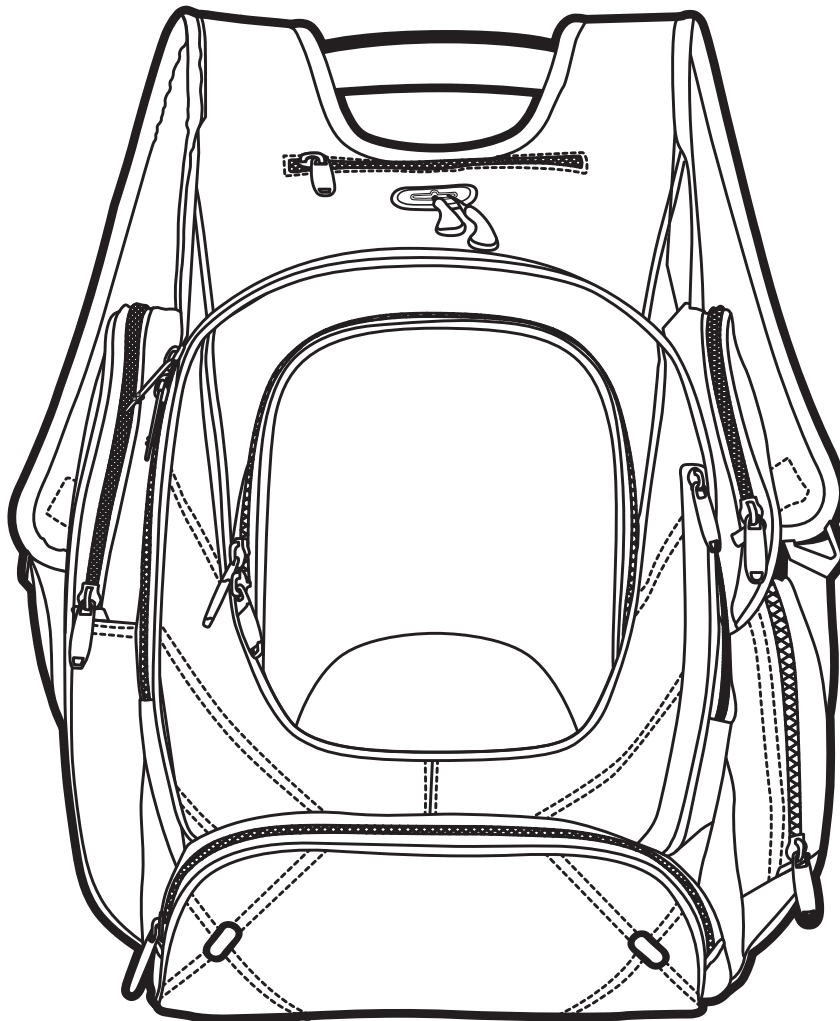

Product Art Template

Product: **EL003 - Elleven™ Checkpoint-Friendly
Compu-Backpack**

Product Size: **431mm(w) x 483mm(h) x 152mm(d)**

Product Colour:

Decoration Size: **mm(w) x mm(h)**

Decoration Method:

Decoration Colour:

**Artwork
Approval**

Art Version: V1

Product Scale 25%

Notes:

Please check that all the details are correct before providing your approval with confirmed art version
Where the decoration method uses digital printing techniques colours are produced using CMYK equivalent.