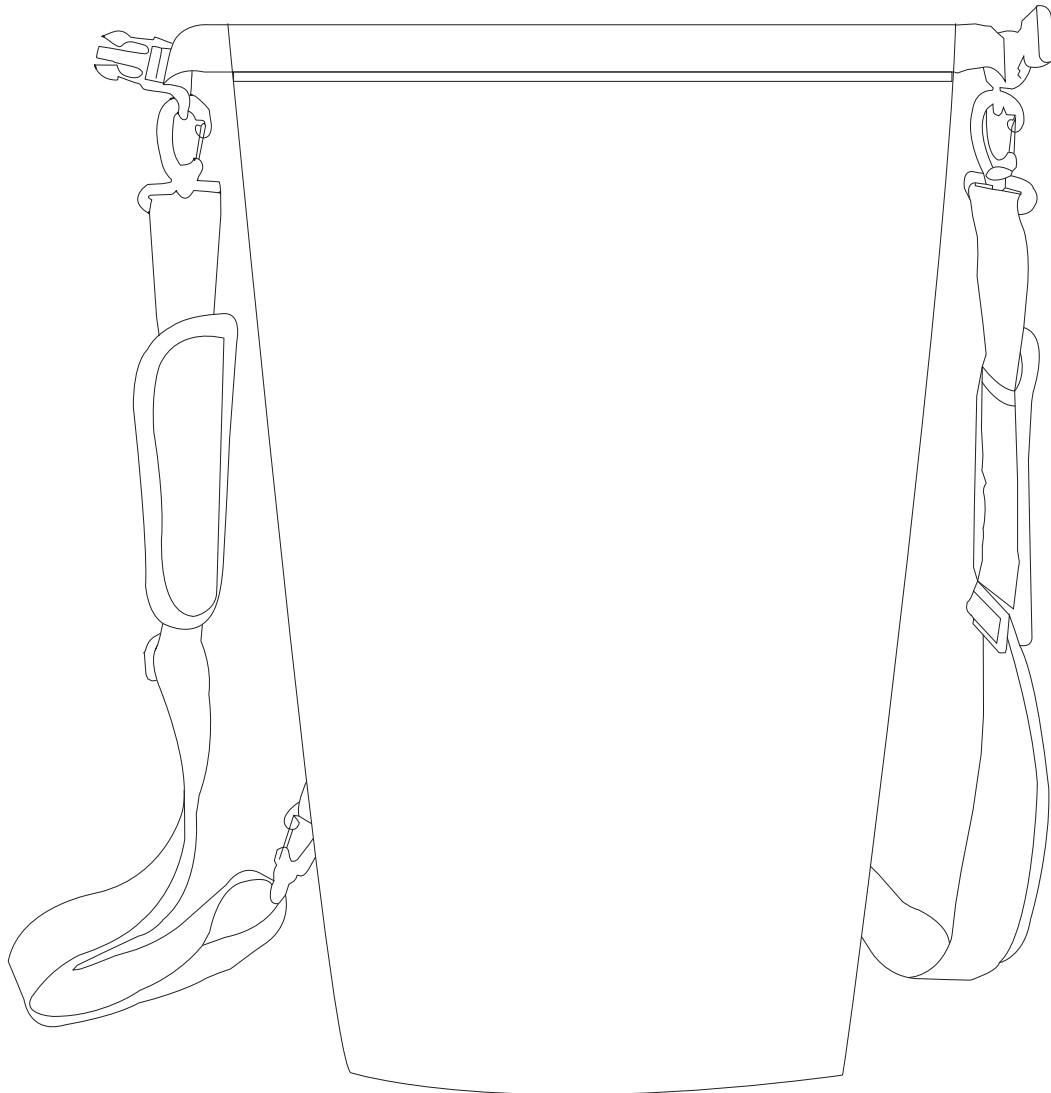

# Product Art Template

Product: **TK1035- Trekk Waterproof  
Cooler Backpack**

Product Size: **555mm x 255mm(w) x 255mm(d)**

Product Colour:

Decoration Size: **mm(w) x mm(h)**

Decoration Method:

Decoration Colour:

**Artwork  
Approval**

Art Version: V1

**Product Scale 25%**

---

**Notes:**

Please check that all the details are correct before providing your approval with confirmed art version

Where the decoration method uses digital printing techniques colours are produced using CMYK equivalent.