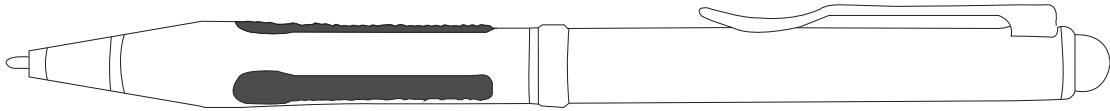

# Product Art Template

Product: **EL022 - Elleven™ Triple Grip  
Ballpoint Stylus**

Product Size: **146mm(h) x 10mm Ø**

Product Colour:

Decoration Size: **mm(w) x mm(h)**

Decoration Method:

Decoration Colour:

**Artwork  
Approval**

Art Version: V1

**Product Scale 100%**

---

**Notes:**

Please check that all the details are correct before providing your approval with confirmed art version  
Where the decoration method uses digital printing techniques colours are produced using CMYK equivalent.