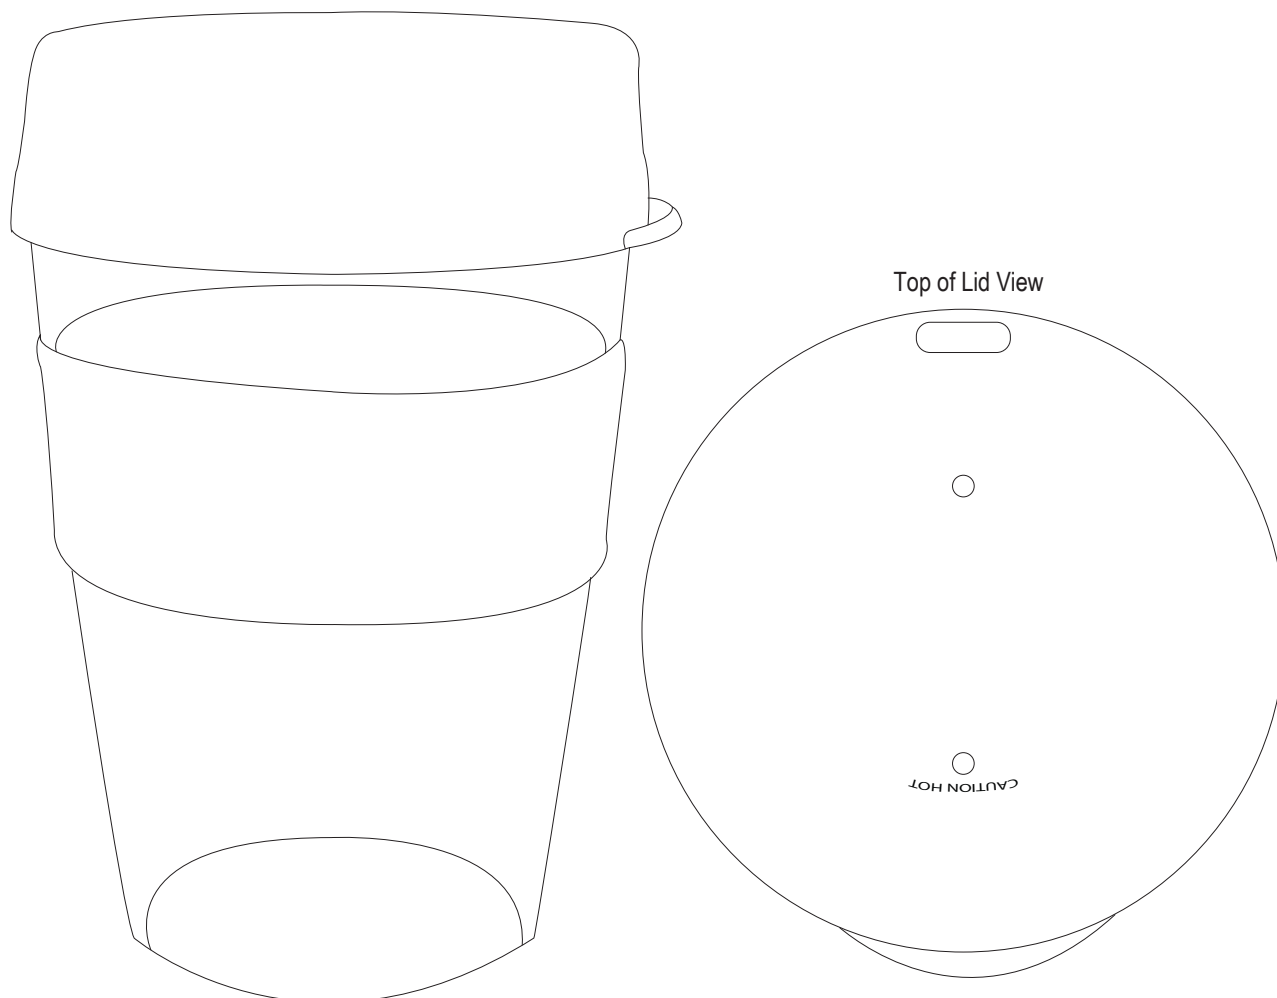

Product Art Template

Product: **CC1002 - Carry Cup Glass**
Product Size: **130mm(h) x 80mm(w)**
Product Colour:
Decoration Size: **mm(w) x mm(h)**
Decoration Method:
Decoration Colour:

**Artwork
Approval**

Art Version: V1

Product Scale 100%

Notes:

Please check that all the details are correct before providing your approval with confirmed art version
Where the decoration method uses digital printing techniques colours are produced using CMYK equivalent.