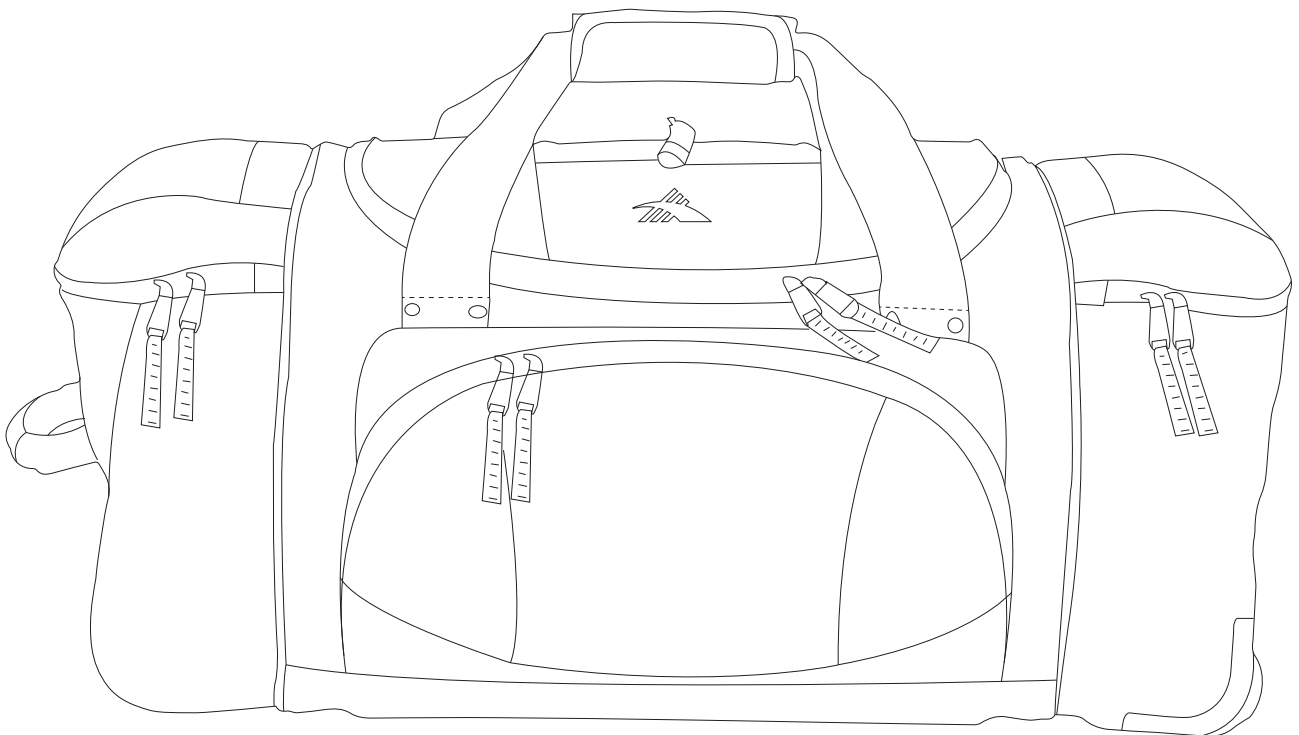

Product Art Template

Product: **HS1012 - High Sierra 26 inch Wheeled
Duffel Bag**

Product Size: **660mm(w) x 330mm(h) x 304mm(d)**

Product Colour:

Decoration Size: **mm(w) x mm(h)**

Decoration Method:

Decoration Colour:

**Artwork
Approval**

Art Version: V1

Product Scale 25%

Notes:

Please check that all the details are correct before providing your approval with confirmed art version

Where the decoration method uses digital printing techniques colours are produced using CMYK equivalent.