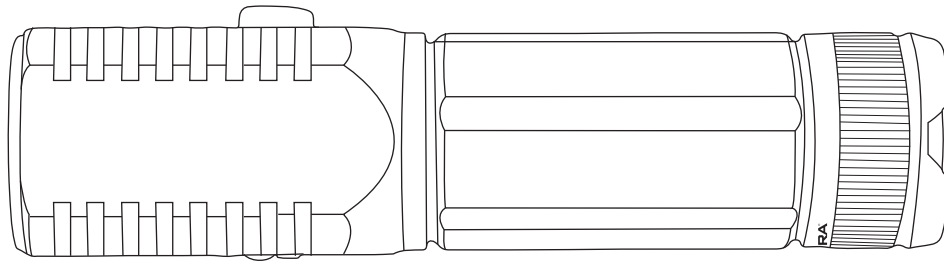

# Product Art Template

Product: **HS1011 - High Sierra 3W LED  
Flashlight**

Product Size: **124mm(w) x 33mm(h) x 33mm(d)**

Product Colour:

Decoration Size: **mm(w) x mm(h)**

Decoration Method:

Decoration Colour:

**Artwork  
Approval**

Art Version: V1

**Product Scale 100%**

---

**Notes:**

Please check that all the details are correct before providing your approval with confirmed art version

Where the decoration method uses digital printing techniques colours are produced using CMYK equivalent.