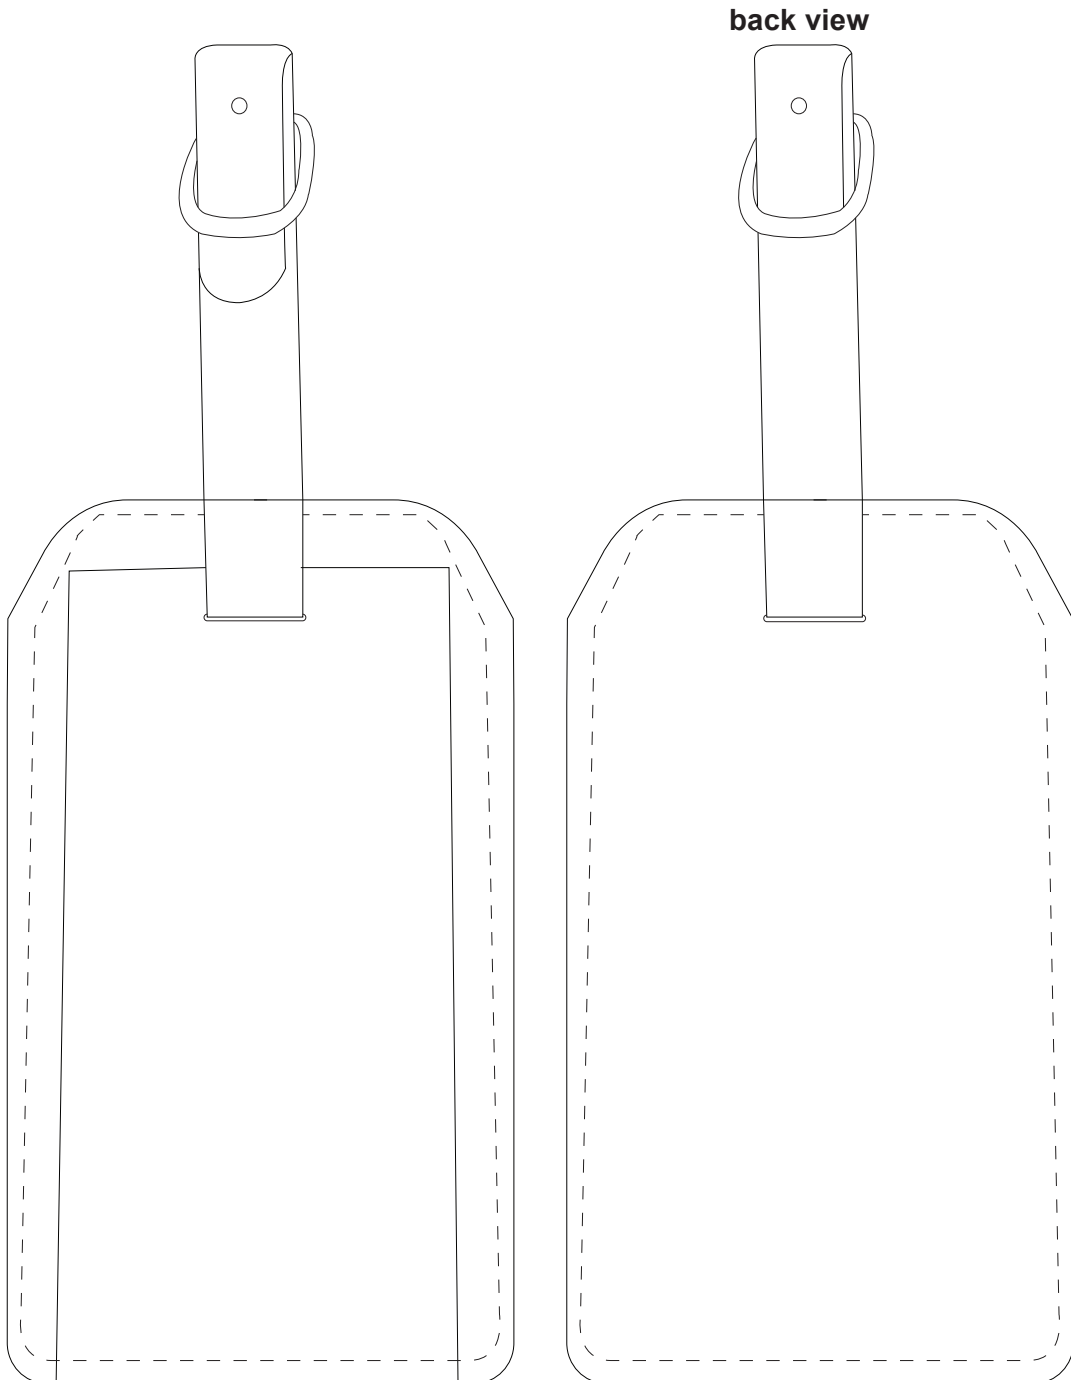

Product Art Template

Product: **9210 - Luggage Tag**
Product Size: **117mm(w) x 67mm(h)**
Product Colour:
Decoration Size: **mm(w) x mm(h)**
Decoration Method:
Decoration Colour:

Artwork Approval

Art Version: V1

Product Scale 100%

Notes:

Please check that all the details are correct before providing your approval with confirmed art version
Where the decoration method uses digital printing techniques colours are produced using CMYK equivalent.