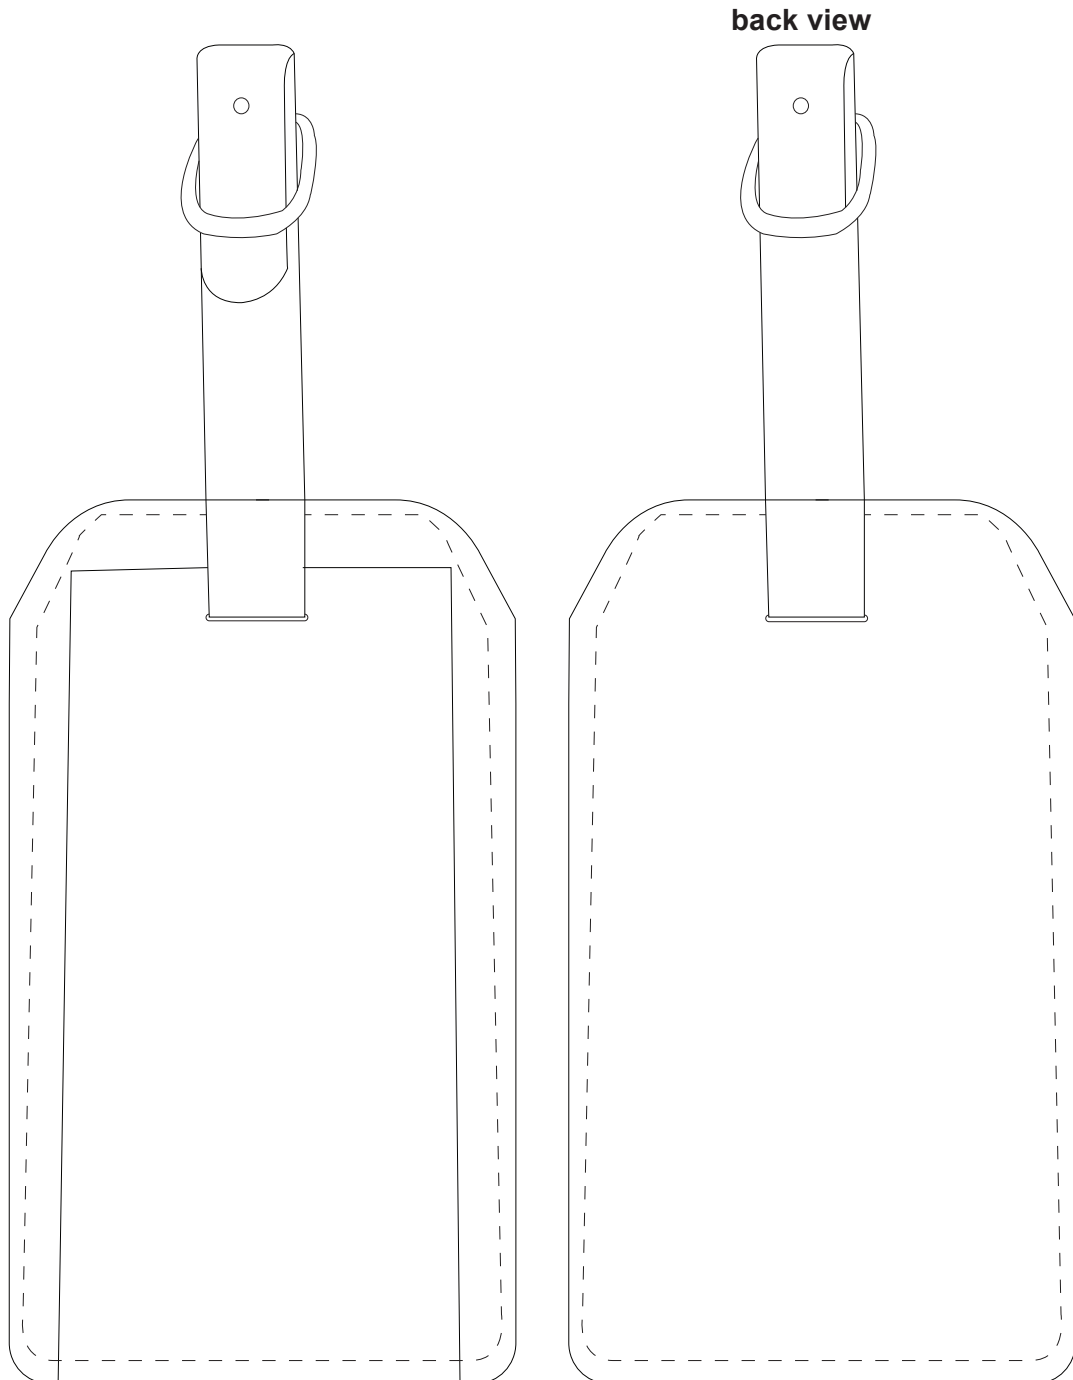

Product Art Template

Product: **9210 - Luggage Tag**
Product Size: **117mm(w) x 67mm(h)**
Product Colour:
Decoration Size: **mm(w) x mm(h)**
Decoration Method:
Decoration Colour:

**Artwork
Approval**

Art Version: V1

Product Scale 100%

Notes:

Please check that all the details are correct before providing your approval with confirmed art version
Where the decoration method uses digital printing techniques colours are produced using CMYK equivalent.