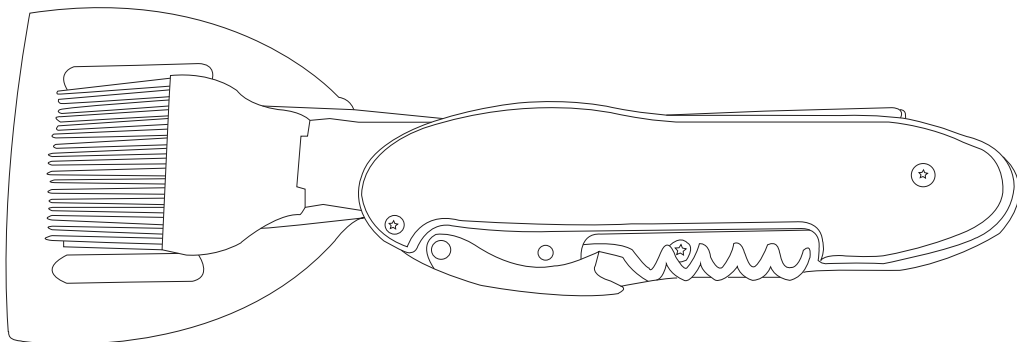

# Product Art Template

Product: **793 - BBQ Multi Tool**  
Product Size: **268mm(h) x 87mm (spatula width) x 25mm(d)**  
Product Colour:  
Decoration Size: **mm(w) x mm(h)**  
Decoration Method:  
Decoration Colour:

**Artwork  
Approval**

Art Version: V1

**Product Scale 50%**

**Notes:**

Please check that all the details are correct before providing your approval with confirmed art version  
Where the decoration method uses digital printing techniques colours are produced using CMYK equivalent.