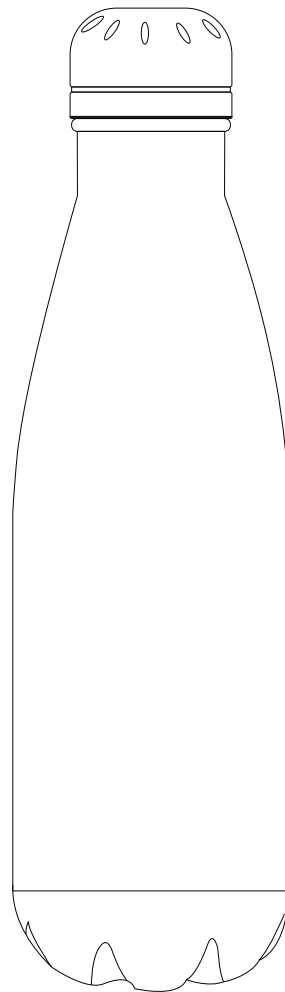

# Product Art Template

Product: **4070RT - Copper Vacuum Insulated  
Bottle 500ml with Rotary Digital Print**  
Product Size: **74mm(dia) x 260mm(h)**  
Product Colour: **White**  
Decoration Size: **mm(w) x mm(h)**  
Decoration Method:  
Decoration Colour:

**Artwork  
Approval**

Art Version: V1

**Product Scale 50%**

---

**Notes:**

Please check that all the details are correct before providing your approval with confirmed art version  
Where the decoration method uses digital printing techniques colours are produced using CMYK equivalent.

Product: **4070RT - Copper Vacuum Insulated  
Bottle 500ml with Rotary Digital Print**  
Product Size: **74mm(dia) x 260mm(h)**  
Product Colour: **White**  
Decoration Size: **mm(w) x mm(h)**  
Decoration Method: **Rotary Print**  
Decoration Colour:

**Artwork  
Approval**

Art Version: V1

**Rotary Print  
Product Scale 50%**

Red line represents MDA (MAX DEC AREA)  
Blue line represents art deck size for Rotary Print  
Blue line represents art deck size for Rotary Print - Small