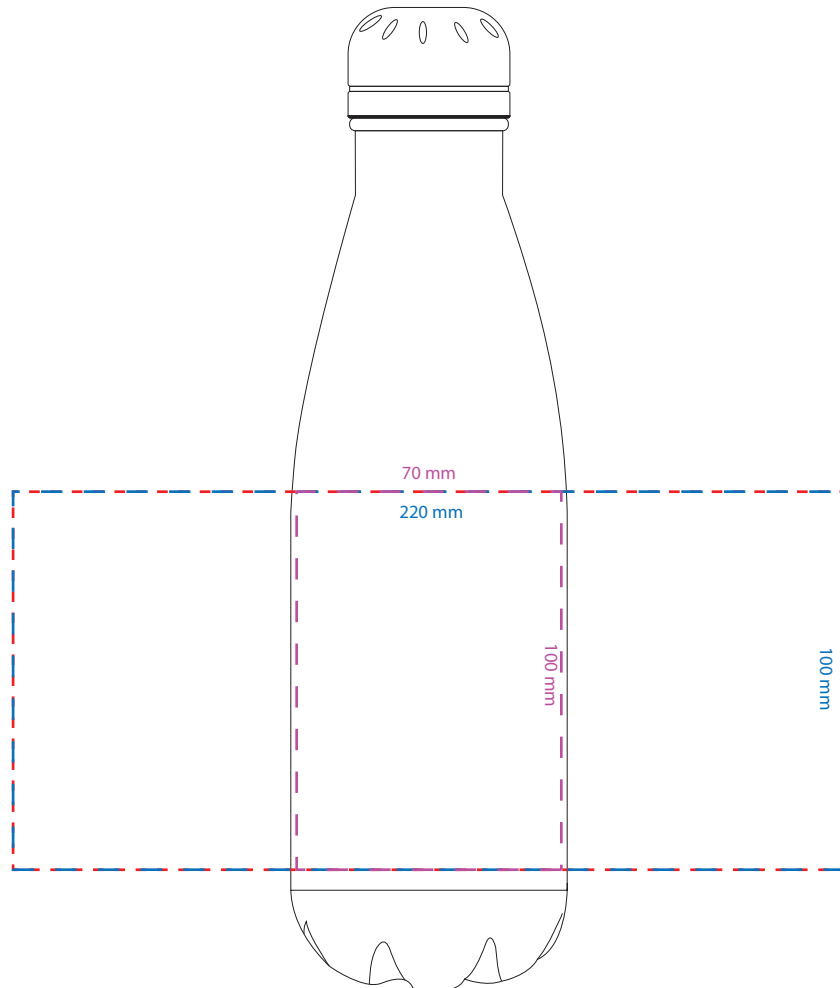

# Product Art Template

Product: **4070RT - Copper Vacuum Insulated  
Bottle 500ml with Rotary Digital Print**  
Product Size: **74mm(dia) x 260mm(h)**  
Product Colour: **White**  
Decoration Size: **mm(w) x mm(h)**  
Decoration Method:  
Decoration Colour:

**Artwork  
Approval**

Art Version: V1

**Product Scale 50%**

---

**Notes:**

Please check that all the details are correct before providing your approval with confirmed art version  
Where the decoration method uses digital printing techniques colours are produced using CMYK equivalent.

Product: **4070RT - Copper Vacuum Insulated  
Bottle 500ml with Rotary Digital Print**  
Product Size: **74mm(dia) x 260mm(h)**  
Product Colour: **White**  
Decoration Size: **mm(w) x mm(h)**  
Decoration Method: **Rotary Print**  
Decoration Colour:

**Artwork  
Approval**

Art Version: V1

**Rotary Print  
Product Scale 50%**

Red line represents MDA (MAX DEC AREA)  
Blue line represents art deck size for Rotary Print  
Blue line represents art deck size for Rotary Print - Small