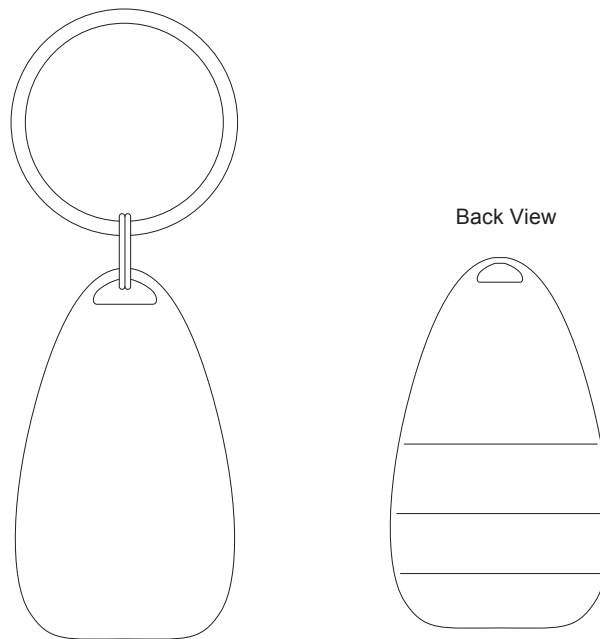

Product Art Template

Product: **177 - Bottle Opener Keyring**
Product Size: **49mm(h) x 29mm(w)**
Product Colour: **Silver**
Decoration Size: **mm(w) x mm(h)**
Decoration Method:
Decoration Colour:

**Artwork
Approval**

Art Version: V1

Product Scale 100%

Notes:

Please check that all the details are correct before providing your approval with confirmed art version
Where the decoration method uses digital printing techniques colours are produced using CMYK equivalent.