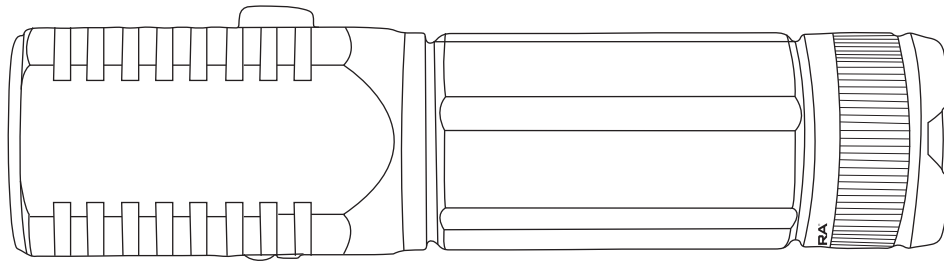

# Product Art Template

Product: **HS1011 - High Sierra 3W LED  
Flashlight**

Product Size: **124mm(w) x 33mm(h) x 33mm(d)**

Product Colour:

Decoration Size: **mm(w) x mm(h)**

Decoration Method:

Decoration Colour:

**Artwork  
Approval**

Art Version: V1

**Product Scale 100%**

---