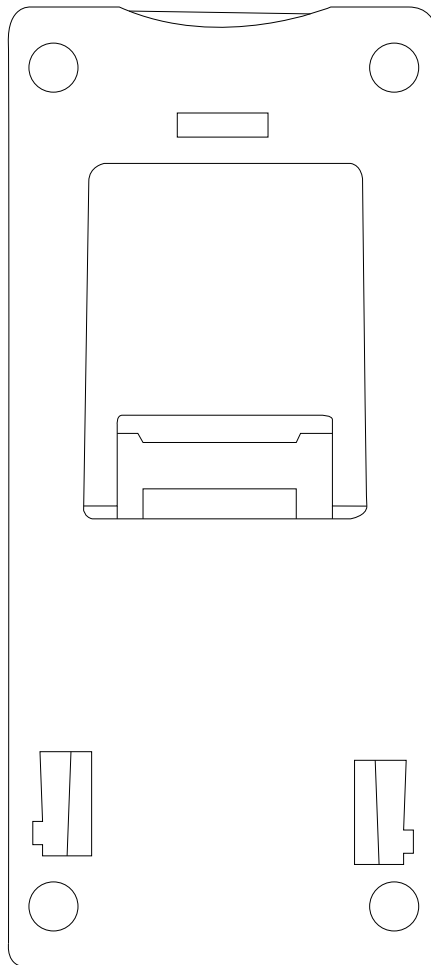

# Product Art Template

Product: **9211 - Plastic Tablet Stand**  
Product Size: **Folded: 127mm(w) x 57mm(h) x 8mm(d)**  
Product Colour:  
Decoration Size: **mm(w) x mm(h)**  
Decoration Method:  
Decoration Colour:

**Artwork  
Approval**

Art Version: V1

**Product Scale 100%**

---