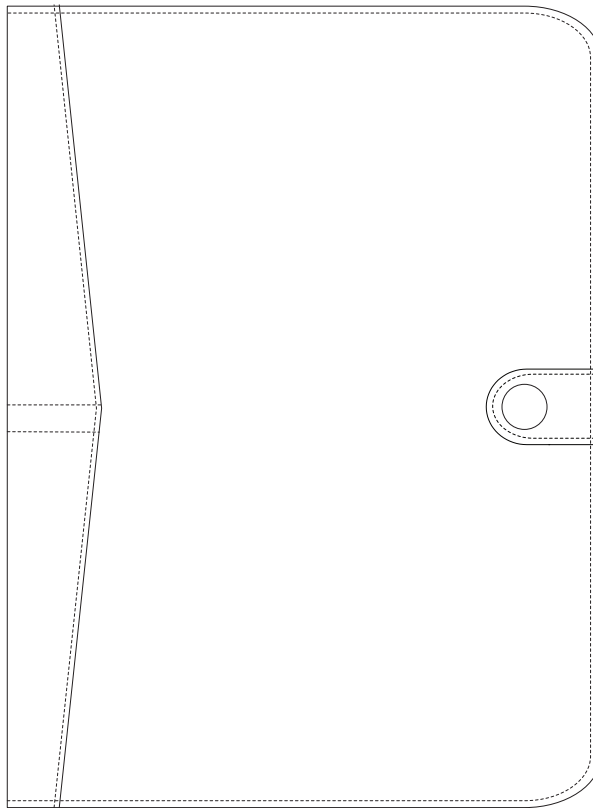

Product Art Template

Product: **9139 - Pedova ETech Jr. Padfolio
with Snap Closure**

Product Size: **157mm(w) x 212mm(h) x 15mm(d)**

Product Colour:

Decoration Size: **mm(w) x mm(h)**

Decoration Method:

Decoration Colour:

**Artwork
Approval**

Art Version: V1

Product Scale 50%

Notes:

Please check that all the details are correct before providing your approval with confirmed art version

Where the decoration method uses digital printing techniques colours are produced using CMYK equivalent.