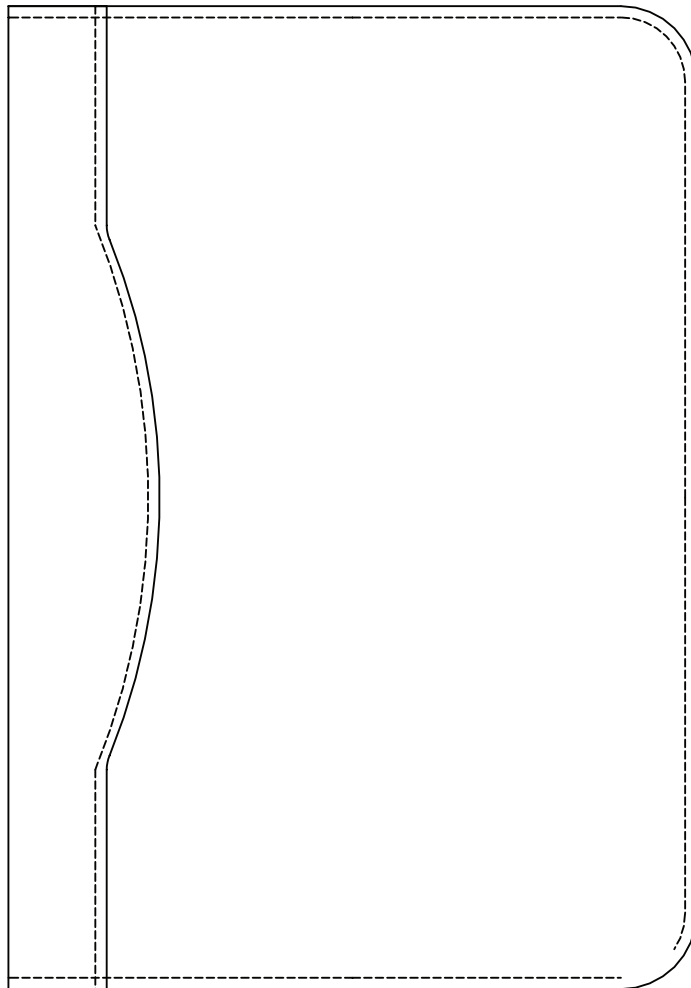

# Product Art Template

Product: **885 - A5 Leather Compendium**  
Product Size: **182mm(w) x 260mm(h) x 35mm(d)**  
Product Colour:  
Decoration Size: **mm(w) x mm(h)**  
Decoration Method:  
Decoration Colour:

**Artwork  
Approval**

Art Version: V1

**Product Scale 50%**

---

**Notes:**

Please check that all the details are correct before providing your approval with confirmed art version  
Where the decoration method uses digital printing techniques colours are produced using CMYK equivalent.