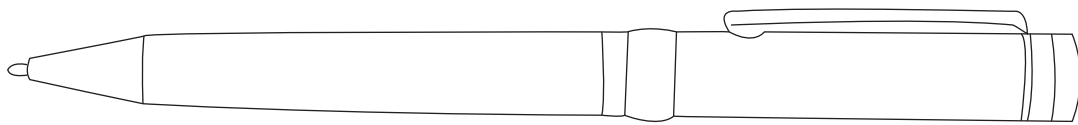

# Product Art Template

Product: **6015 - Nautilus Ballpoint Pen**  
Product Size: **139mm(h)**  
Product Colour:  
Decoration Size: **mm(w) x mm(h)**  
Decoration Method:  
Decoration Colour:

**Artwork  
Approval**

Art Version: V1

**Product Scale 100%**

---

**Notes:**

Please check that all the details are correct before providing your approval with confirmed art version  
Where the decoration method uses digital printing techniques colours are produced using CMYK equivalent.