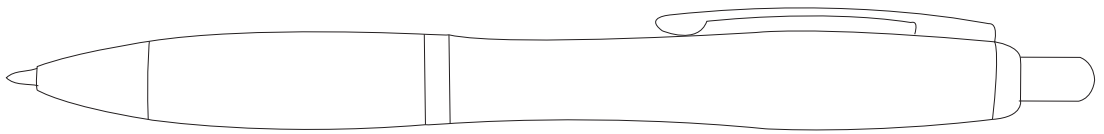

Product Art Template

Product: **4104 - Nash Bamboo Ballpoint Pen**
Product Size: **140mm(w) x 13mm Ø**
Product Colour:
Decoration Size: **mm(w) x mm(h)**
Decoration Method:
Decoration Colour:

**Artwork
Approval**

Art Version: V1

Product Scale 100%

Notes:

Please check that all the details are correct before providing your approval with confirmed art version
Where the decoration method uses digital printing techniques colours are produced using CMYK equivalent.