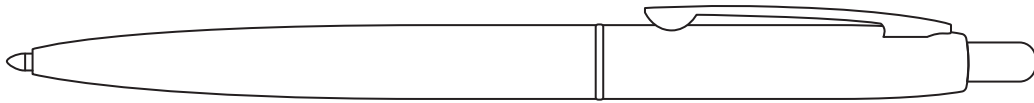

# Product Art Template

Product: **1066 - Recycled Stainless Steel  
Ballpoint Pen**

Product Size: **12mm(w) x 140mm(h)**

Product Colour:

Decoration Size: **mm(w) x mm(h)**

Decoration Method:

Decoration Colour:

**Artwork  
Approval**

Art Version: V1

**Product Scale 100%**

---

**Notes:**

Please check that all the details are correct before providing your approval with confirmed art version  
Where the decoration method uses digital printing techniques colours are produced using CMYK equivalent.