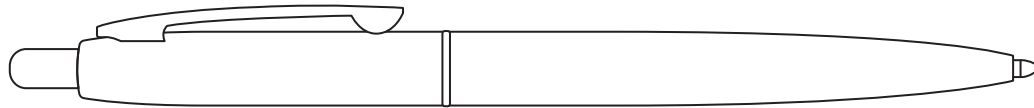

# Product Art Template

Product: **1066 - Recycled Stainless Steel  
Ballpoint Pen**

Product Size: **12mm(w) x 140mm(h)**

Product Colour:

Decoration Size: **mm(w) x mm(h)**

Decoration Method:

Decoration Colour:

**Artwork  
Approval**

Art Version: V1

**Product Scale 100%**

---

**Notes:**

Please check that all the details are correct before providing your approval with confirmed art version  
Where the decoration method uses digital printing techniques colours are produced using CMYK equivalent.