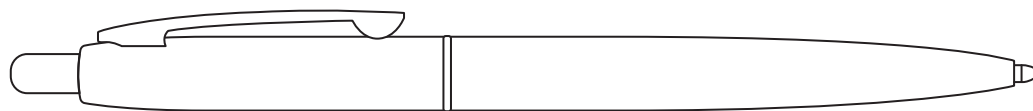

# Product Art Template

Product: **1066 - Recycled Stainless Steel  
Ballpoint Pen**

Product Size: **12mm(w) x 140mm(h)**

Product Colour:

Decoration Size: **mm(w) x mm(h)**

Decoration Method:

Decoration Colour:

**Artwork  
Approval**

Art Version: V1

**Product Scale 100%**

---