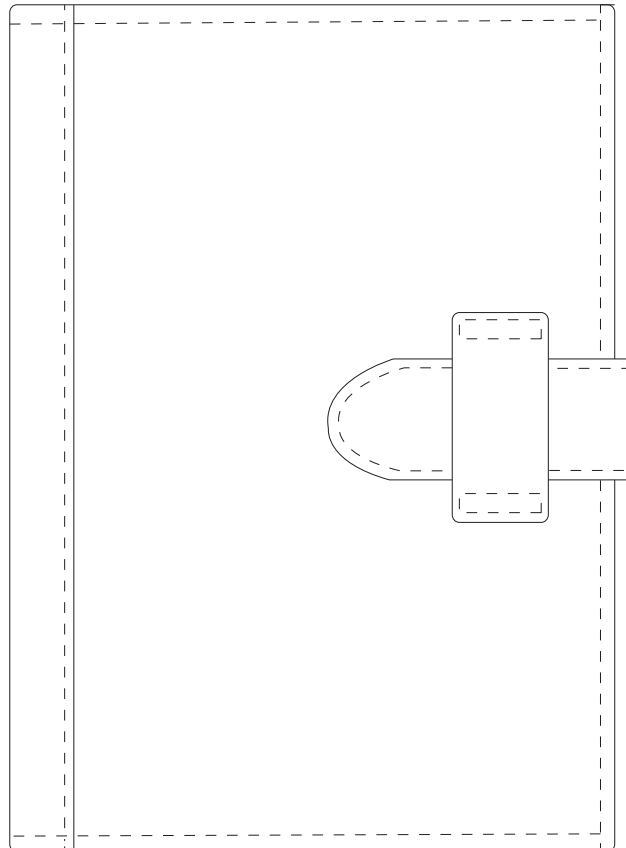

Product Art Template

Product: **JB1011 - A5 Journal Cover**
Product Size: **170mm(w) x 222mm(h)**
Product Colour: -
Decoration Size: **mm(w) x mm(h)**
Decoration Method: -
Decoration Colour: -

**Artwork
Approval**

Art Version: V1

Product Scale 50%

Notes:

Please check that all the details are correct before providing your approval with confirmed art version
Where the decoration method uses digital printing techniques colours are produced using CMYK equivalent.

**Digital Print
1 Colour Print
Product Scale 50%**

Blue line represents art dec size for digital print and 1 colour print
Branding can be moved anywhere within the red line

Notes:

Please check that all the details are correct before providing your approval with confirmed art version
Where the decoration method uses digital printing techniques colours are produced using CMYK equivalent.

Deboss
Product Scale 50%

Blue line represents possible art dec size

Notes:

Please check that all the details are correct before providing your approval with confirmed art version
Where the decoration method uses digital printing techniques colours are produced using CMYK equivalent.