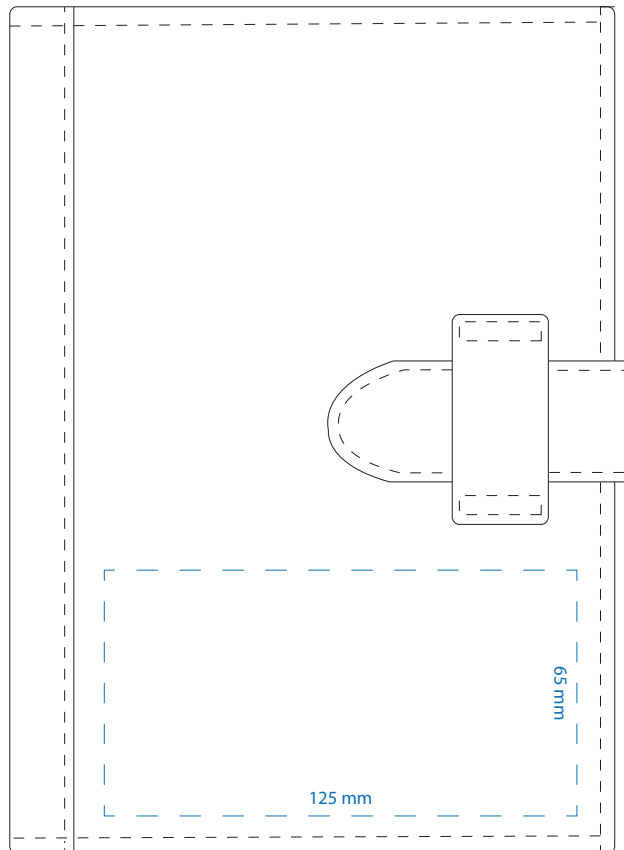

Product Art Template

Product: **JB1011 - A5 Journal Cover**
Product Size: **170mm(w) x 222mm(h)**
Product Colour: -
Decoration Size: **mm(w) x mm(h)**
Decoration Method: -
Decoration Colour: -

**Artwork
Approval**

Art Version: V1

Product Scale 50%

Notes:

Please check that all the details are correct before providing your approval with confirmed art version
Where the decoration method uses digital printing techniques colours are produced using CMYK equivalent.

**Digital Print
1 Colour Print
Product Scale 50%**

Blue line represents art dec size for digital print and 1 colour print
Branding can be moved anywhere within the red line

Notes:

Please check that all the details are correct before providing your approval with confirmed art version
Where the decoration method uses digital printing techniques colours are produced using CMYK equivalent.

Deboss
Product Scale 50%

Blue line represents possible art dec size

Notes:

Please check that all the details are correct before providing your approval with confirmed art version
Where the decoration method uses digital printing techniques colours are produced using CMYK equivalent.