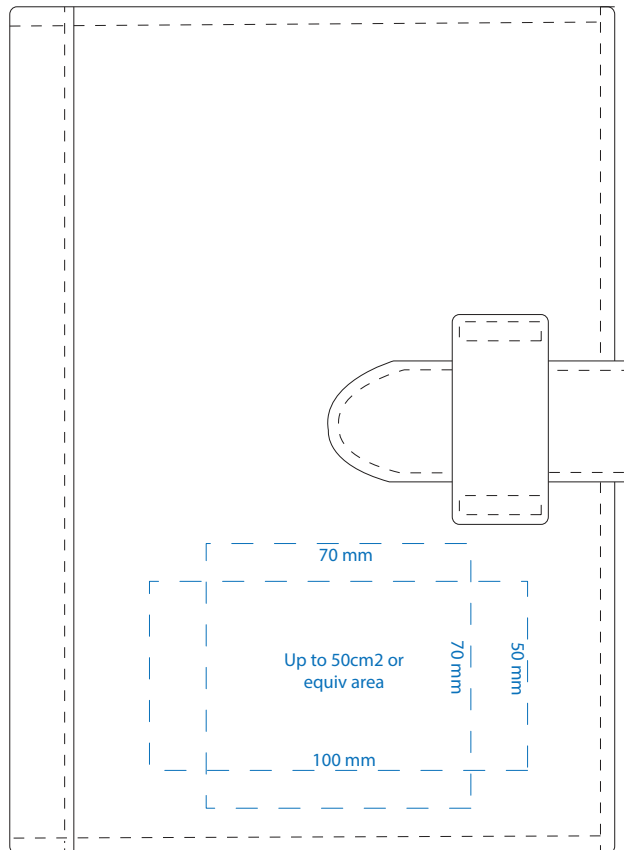

Product Art Template

Product: **JB1011 - A5 Journal Cover**
Product Size: **170mm(w) x 222mm(h)**
Product Colour: -
Decoration Size: **mm(w) x mm(h)**
Decoration Method: -
Decoration Colour: -

**Artwork
Approval**

**Digital Print
1 Colour Print
Product Scale 50%**

Blue line represents art dec size for digital print and 1 colour print
Branding can be moved anywhere within the red line

Notes:

Please check that all the details are correct before providing your approval with confirmed art version
Where the decoration method uses digital printing techniques colours are produced using CMYK equivalent.

Deboss
Product Scale 50%

Blue line represents possible art dec size

Notes:

Please check that all the details are correct before providing your approval with confirmed art version
Where the decoration method uses digital printing techniques colours are produced using CMYK equivalent.