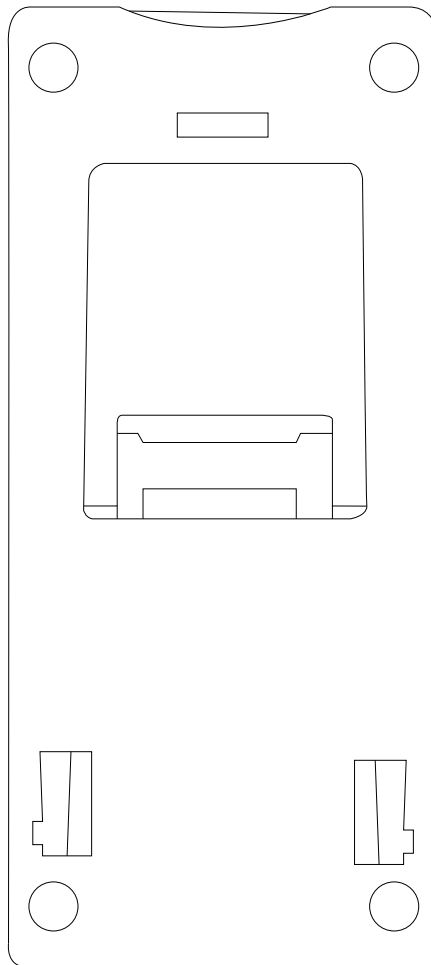

# Product Art Template

Product: **9211 - Plastic Tablet Stand**  
Product Size: **Folded: 127mm(w) x 57mm(h) x 8mm(d)**  
Product Colour:  
Decoration Size: **mm(w) x mm(h)**  
Decoration Method:  
Decoration Colour:

**Artwork  
Approval**

Art Version: V1

**Product Scale 100%**